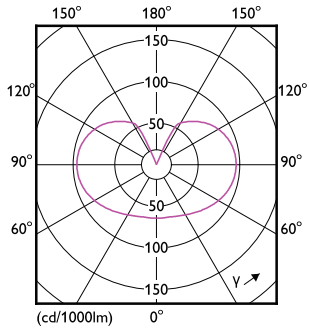

Måttskiss

Product	D	C
CorePro LEDBulbND10.5-100W E27A60 827FRG	60 mm	104 mm

Fotometriska data

General Uniform Lighting - CorePro LEDBulbND10.5-100W E27A60 827FRG

Spectral Power Distribution Colour - CorePro LEDBulbND10.5-100W E27A60 827FRG

CorePro Glass LED bulbs

Fotometriska data

Light Distribution Diagram - CorePro LEDBulbND10.5-100W E27A60 827FRG

Livslängd

Bulb A67 100W 1521lm 2700K E27 NDFrosted

Lumen Maintenance Diagram - CorePro LEDBulbND10.5-100W E27A60 827FRG