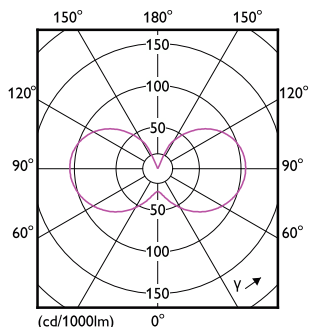

CorePro GLASS LED candles and lusters

Fotometriska data

Light Distribution Diagram - CorePro LEDLusterND6.5-60W P45 E14840FRG