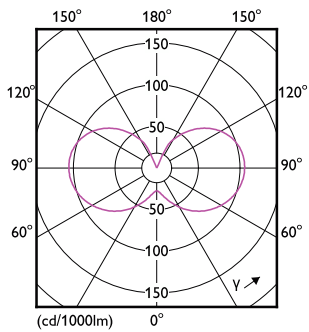

Product	D	C
CorePro LEDLusterND6.5-60W P45 E27840FRG	45 mm	78 mm

CorePro GLASS LED candles and lusters

Fotometriska data

General uniform lighting - CorePro LEDLusterND6.5-60W P45 E27840FRG

Spectral Power Distribution Colour - CorePro LEDLusterND6.5-60W P45 E27840FRG