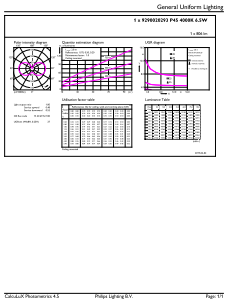

Product	D	C
CorePro LEDLusterND6.5-60W P45 E27840FRG	45 mm	78 mm

CorePro GLASS LED candles and lusters

Fotometriska data

General uniform lighting - CorePro LEDLusterND6.5-60W P45 E27840FRG

Spectral Power Distribution Colour - CorePro LEDLusterND6.5-60W P45 E27840FRG