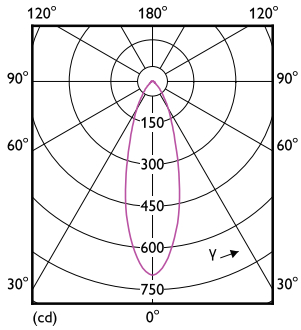

Måttskiss

Product	D	C
CorePro LEDspot 4-50W GU10 840 36D DIM	50 mm	54 mm

Fotometriska data

Accent Lighting Spots - CorePro LEDspot 4-50W GU10 840 36D DIM

Spectral Power Distribution Colour - CorePro LEDspot 4-50W GU10 840 36D DIM

CorePro LEDspot MV

Fotometriska data

Light Distribution Diagram - CorePro LEDspot 4-50W GU10 840 36D DIM

Livslängd

Life Expectancy Diagram

Lumen Maintenance Diagram - CorePro LEDspot 4-50W GU10 840 36D DIM