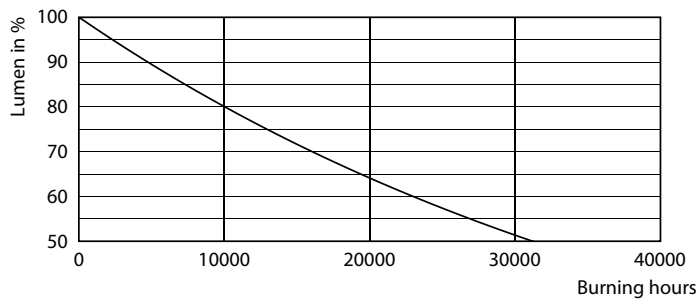

CorePro LEDspot LV

Fotometriska data

Accent Lighting Spots - CorePro LED spot 2.3-20W 827 MR11 36D

Livslängd

Lumen Maintenance Diagram - CorePro LED spot 2.3-20W 827 MR11 36D