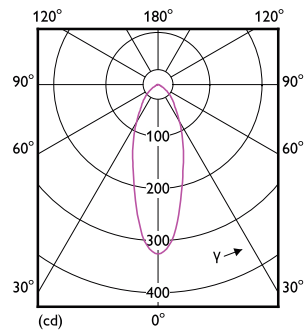

## Måttskiss

Product	D	C
CorePro LED spot 2.3-20W 827 MR11 36D	35,5 mm	39,5 mm

## Fotometriska data

Spectral Power Distribution Colour - CorePro LED spot 2.3-20W 827 MR11 36D

Light Distribution Diagram - CorePro LED spot 2.3-20W 827 MR11 36D