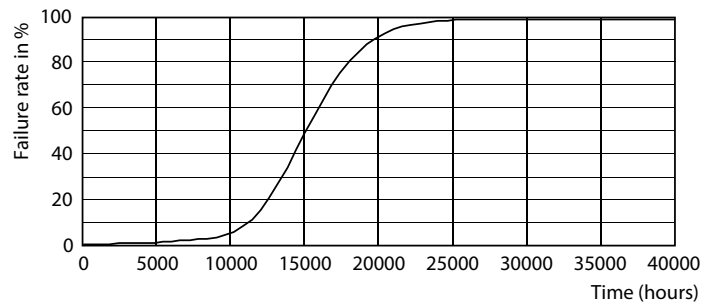

LEDspot Classic MR11 36D 2700K