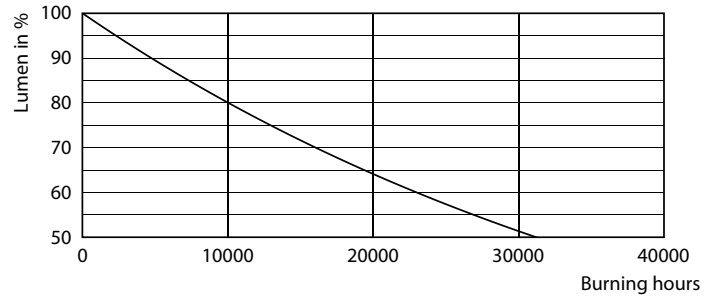

Lumen Maintenance Diagram - CorePro LEDspot 3-35W GU10 830 36D DIM