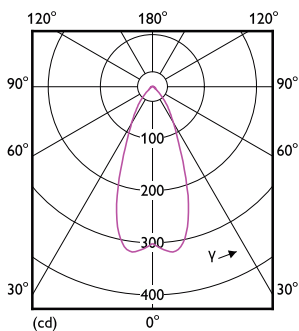

Måttskiss

Product	D	C
CorePro LEDspot 3-35W GU10 830 36D DIM	50 mm	54 mm

Fotometriska data

Light Distribution Diagram - CorePro LEDspot 3-35W GU10 830 36D DIM

Accent Lighting Spots - CorePro LEDspot 3-35W GU10 830 36D DIM