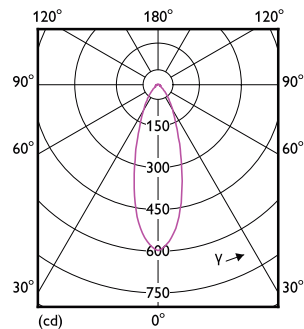

Måttskiss

Product	D	C
CorePro LEDspot 4-50W GU10 830 36D DIM	50 mm	54 mm

Fotometriska data

Spectral Power Distribution Colour - CorePro LEDspot 4-50W GU10 830 36D DIM

Light Distribution Diagram - CorePro LEDspot 4-50W GU10 830 36D DIM