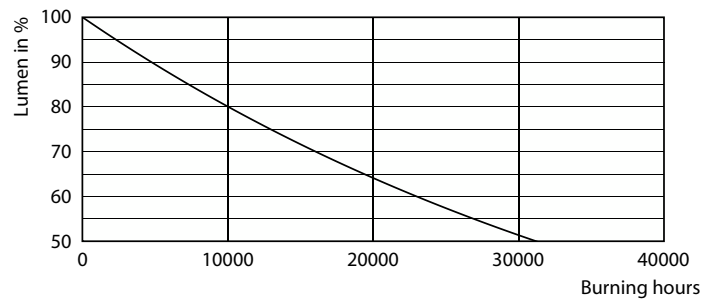

CorePro LEDspot MV

Fotometriska data

Accent Lighting Spots - CorePro LEDspot 4-50W GU10 830 36D DIM

Livslängd

Life Expectancy Diagram

Lumen Maintenance Diagram - CorePro LEDspot 4-50W GU10 830 36D DIM