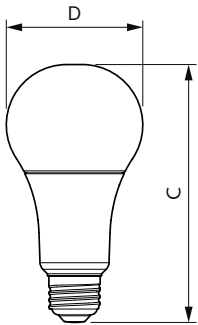

Product data

General Information	
Cap-Base	E26D [3 Contact Medium Screw]
Nominal lifetime	15,000 hour(s)
Switching Cycle	50,000
Rated Lifetime (Hours)	15,000 hour(s)
Lighting Technology	LED
Light Technical	
Color Code	927 [CCT of 2700K]
Color Code	927 [CCT of 2700K]
Beam Angle (Nom)	250 degree(s)
Luminous Flux	2,150 1,600 620 lm
Color Designation	Warm White (WW)
Correlated Color Temperature (Nom)	2700 K
Luminous Efficacy (rated) (Nom)	116 lm/W
Color Consistency	<4
Color rendering index (CRI)	90
LLMF At End Of Nominal Lifetime (Nom)	70 %

Temperature	
T-Case Maximum (Nom)	203 °F

Controls and Dimming	
Dimmable	No

Mechanical and Housing	
Bulb Finish	Frosted
Bulb Material	Plastic

Specialty Lamps

Bulb Shape	A21
UL Wet/ damp/ dry location	Damp location
Net Weight (Piece)	0.331 lb

Product Data

Order product name	18.5A21/PER/927/FR/P/E26/3WAY/T20 4/1PF
Full product name	18.5A21/PER/927/FR/P/E26/3WAY/T20 4/1PF
Order code	571521
Material Nr. (12NC)	929002285133
Numerator - Quantity Per Pack	1
EAN/UPC - Product/Case	046677571528
Numerator - Packs per outer box	4
EAN/UPC - Case	50046677571523

Dimensional drawing

Product	D	C
18.5A21/PER/927/FR/P/E26/3WAY/T20 4/1PF	2-13/16 inch	5-1/4 inch

Photometric data

General uniform lighting - 18.5A21/PER/927/FR/P/E26/3WAY/T20 4/1PF

Light Distribution Diagram - 18.5A21/PER/927/FR/P/E26/3WAY/T20 4/1PF