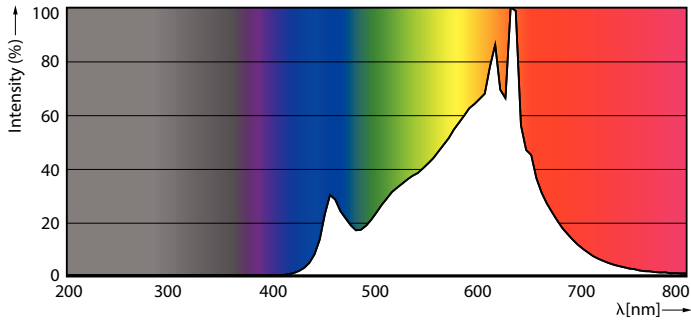

Product data

General Information	
Cap-Base	E26D [3 Contact Medium Screw]
Nominal lifetime	15,000 hour(s)
Switching Cycle	50,000
Rated Lifetime (Hours)	15,000 hour(s)
Lighting Technology	LED
Light Technical	
Color Code	927 [CCT of 2700K]
Color Code	927 [CCT of 2700K]
Beam Angle (Nom)	250 degree(s)
Luminous Flux	2,150 1,600 620 lm
Color Designation	Warm White (WW)
Correlated Color Temperature (Nom)	2700 K
Luminous Efficacy (rated) (Nom)	116 lm/W
Color Consistency	<4
Color rendering index (CRI)	90
LLMF At End Of Nominal Lifetime (Nom)	70 %

Dimensional drawing

Product	D	C
18.5A21/PER/927/FR/P/E26/3WAY/T20 4/1PF	2-13/16 inch	5-1/4 inch

Photometric data

General uniform lighting - 18.5A21/PER/927/FR/P/E26/3WAY/T20 4/1PF

Light Distribution Diagram - 18.5A21/PER/927/FR/P/E26/3WAY/T20 4/1PF

Specialty Lamps

Photometric data

Spectral Power Distribution Colour - 18.5A21/PER/927/FR/P/
E26/3WAY/T20 4/1PF

Lifetime

Life Expectancy Diagram

Lumen Maintenance Diagram - 18.5A21/PER/927/FR/P/E26/3WAY/T20
4/1PF