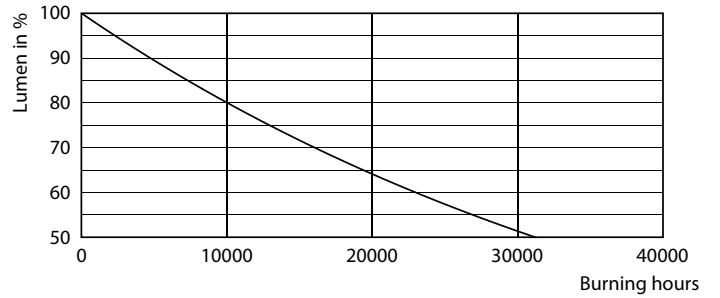

Product data

General Information	
Cap-Base	E26D [3 Contact Medium Screw]
Nominal lifetime	15,000 hour(s)
Switching Cycle	50,000
Rated Lifetime (Hours)	15,000 hour(s)
Lighting Technology	LED
Light Technical	
Color Code	927 [CCT of 2700K]
Color Code	927 [CCT of 2700K]
Beam Angle (Nom)	250 degree(s)
Luminous Flux	2,150 1,600 620 lm
Color Designation	Warm White (WW)
Correlated Color Temperature (Nom)	2700 K
Luminous Efficacy (rated) (Nom)	116 lm/W
Color Consistency	<4
Color rendering index (CRI)	90
LLMF At End Of Nominal Lifetime (Nom)	70 %

Specialty Lamps

Photometric data

Spectral Power Distribution Colour - 18.5A21/PER/927/FR/P/
E26/3WAY/T20 4/1PF

Lifetime

Life Expectancy Diagram

Lumen Maintenance Diagram - 18.5A21/PER/927/FR/P/E26/3WAY/T20
4/1PF