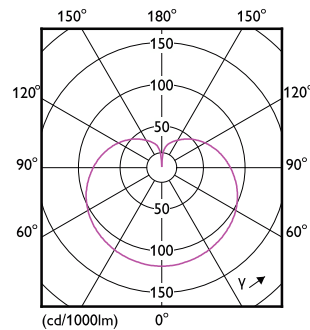

Product data

General Information	
Cap-Base	E26D [3 Contact Medium Screw]
Nominal lifetime	15,000 hour(s)
Switching Cycle	50,000
Rated Lifetime (Hours)	15,000 hour(s)
Lighting Technology	LED
Light Technical	
Color Code	927 [CCT of 2700K]
Color Code	927 [CCT of 2700K]
Beam Angle (Nom)	250 degree(s)
Luminous Flux	2,150 1,600 620 lm
Color Designation	Warm White (WW)
Correlated Color Temperature (Nom)	2700 K
Luminous Efficacy (rated) (Nom)	116 lm/W
Color Consistency	<4
Color rendering index (CRI)	90
LLMF At End Of Nominal Lifetime (Nom)	70 %

Product Data

Order product name	18.5A21/PER/927/FR/P/E26/3WAY/T20 4/1PF
Full product name	18.5A21/PER/927/FR/P/E26/3WAY/T20 4/1PF
Order code	571521
Material Nr. (12NC)	929002285133
Numerator - Quantity Per Pack	1
EAN/UPC - Product/Case	046677571528
Numerator - Packs per outer box	4
EAN/UPC - Case	50046677571523

Dimensional drawing

Product	D	C
18.5A21/PER/927/FR/P/E26/3WAY/T20 4/1PF	2-13/16 inch	5-1/4 inch

Photometric data

General uniform lighting - 18.5A21/PER/927/FR/P/E26/3WAY/T20 4/1PF

Light Distribution Diagram - 18.5A21/PER/927/FR/P/E26/3WAY/T20 4/1PF