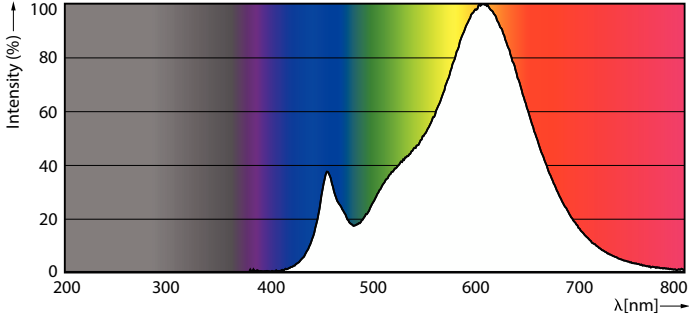

Essential LED

Fotometrik bilgi