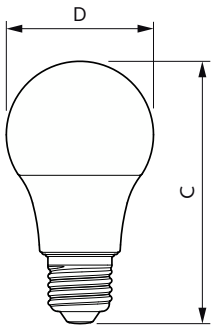

CorePro LEDEstándar

Forma de la bombilla	A60
Peso neto (pieza)	0,029 kg

Aprobación y aplicación

Clase de eficiencia energética	F
Consumo energético kWh/1000 h	8 kWh
Número de registro EPREL	397611
Marca CE	Sí
Conforme con EU RoHS	Sí
EyeComfort	Sí
Valor de parpadeo (PstLM)	1
Valor de efecto estroboscópico (SVM)	0,4
Rango de temperatura ambiente	-20 °C a 45 °C

Condiciones de aplicación

Tecnología inalámbrica	No aplicable

Datos de producto

Nombre de producto del pedido	CorePro LEDbulb ND 8-60W A60 E27 827
Nombre completo del producto	CorePro LEDbulb ND 8-60W A60 E27 827
Full EOC	872016916897800
Código de pedido	16897800
Código 12NC	929002306208
Cantidad por paquete	1
EAN/UPC - Producto/Caja	8720169168978
Numerador SAP - Paquetes por caja exterior	10
Embalaje con código EAN/UPC	8720169168985

Plano de dimensiones

Product	D	C
CorePro LEDbulb ND 8-60W A60 E27 827	60 mm	108 mm