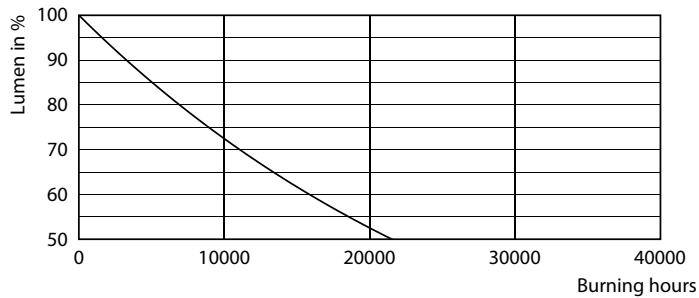

Plano de dimensiones

Product	D	C
CorePro LEDbulb ND 8-60W A60 E27 827	60 mm	108 mm

Datos fotométricos

General uniform lighting - CorePro LEDbulb ND 8-60W A60 E27 827

Spectral Power Distribution Colour - CorePro LEDbulb ND 8-60W A60 E27 827

General uniform lighting - CorePro LEDbulb ND 8-60W A60 E27 827

CorePro LEDEstándar

Datos fotométricos

Light Distribution Diagram - CorePro LEDbulb ND 8-60W A60 E27 827

Vida útil

Lumen Maintenance Diagram - CorePro LEDbulb ND 8-60W A60 E27 827

Life Expectancy Diagram