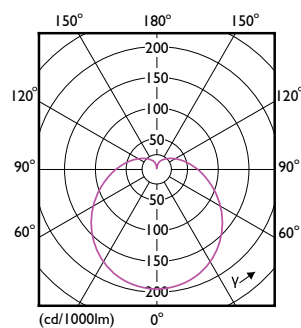

Måttskiss

Product	D	C
CorePro LEDbulb ND 8-60W A60 E27 840	60 mm	108 mm

Fotometriska data

Spectral Power Distribution Colour - CorePro LEDbulb ND 8-60W A60 E27 840

Light Distribution Diagram - CorePro LEDbulb ND 8-60W A60 E27 840