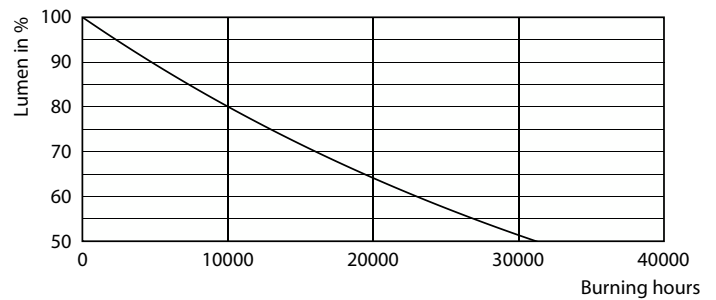

Lumen Maintenance Diagram - LEDbulb ND 8-60W A60 E27 840 12CT