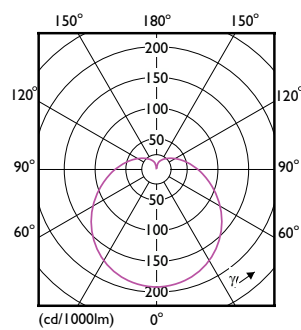

Måttskiss

Product	D	C
CorePro LEDbulb ND 8-60W A60 E27 865	60 mm	108 mm

Fotometriska data

Spectral Power Distribution Colour - CorePro LEDbulb ND 8-60W A60 E27 865

Light Distribution Diagram - CorePro LEDbulb ND 8-60W A60 E27 865

Life Expectancy Diagram