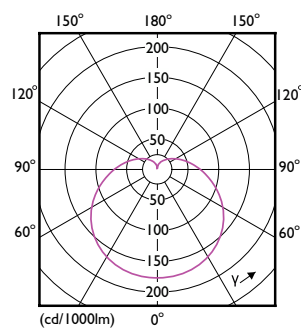

Måttskiss

Product	D	C
CorePro LEDbulb ND 13-100W A60 E27 865	60 mm	120 mm

Fotometriska data

Spectral Power Distribution Colour - CorePro LEDbulb ND 13-100W A60 E27 865

Light Distribution Diagram - CorePro LEDbulb ND 13-100W A60 E27 865