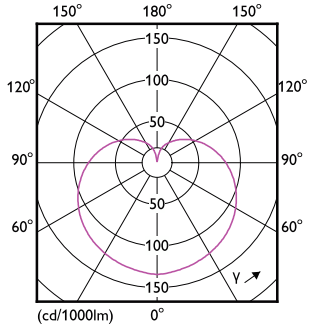

Product data

| General Information | |
|---------------------------------------|-----------------------------------|
| Cap-Base | E26 [Single Contact Medium Screw] |
| Nominal lifetime | 15,000 hour(s) |
| Switching Cycle | 50,000 |
| Rated Lifetime (Hours) | 15,000 hour(s) |
| Lighting Technology | LED |
| Light Technical | |
| Color Code | 927 [CCT of 2700K] |
| Color Code | 927 [CCT of 2700K] |
| Beam Angle (Nom) | 220 degree(s) |
| Luminous Flux | 800 lm |
| Color Designation | Warm White (WW) |
| Luminous Efficacy (rated) (Nom) | 90.00 lm/W |
| Correlated Color Temperature (Nom) | 2700 K |
| Color Consistency | <4 |
| Color rendering index (CRI) | 90 |
| LLMF At End Of Nominal Lifetime (Nom) | 70 % |

| | |
|---------------------------------|---------------------------------------|
| Product Data | |
| Order product name | 8.8A19/PER/927/FR/P/E26/D2D/T20 4/1PF |
| Full product name | 8.8A19/PER/927/FR/P/E26/D2D/T20 4/1PF |
| Order code | 573238 |
| Material Nr. (12NC) | 929002333693 |
| Net Weight (Piece) | 0.132 lb |
| EAN/UPC - Product/Case | 046677573232 |
| Numerator - Packs per outer box | 4 |
| EAN/UPC - Case | 50046677573237 |

Dimensional drawing

| Product | D | C |
|---------------------------------------|-------------|------------|
| 8.8A19/PER/927/FR/P/E26/D2D/T20 4/1PF | 2-7/16 inch | 4-3/8 inch |

Photometric data

Spectral Power Distribution Colour - 8.8A19/PER/927/FR/P/E26/D2D/T20 4/1PF

General uniform lighting - 8.8A19/PER/927/FR/P/E26/D2D/T20 4/1PF

Specialty Lamps

Photometric data

Light Distribution Diagram - 8.8A19/PER/927/FR/P/E26/D2D/T20 4/1PF

Lifetime

Life Expectancy Diagram

Lumen Maintenance Diagram - 8.8A19/PER/927/FR/P/E26/D2D/T20 4/1PF