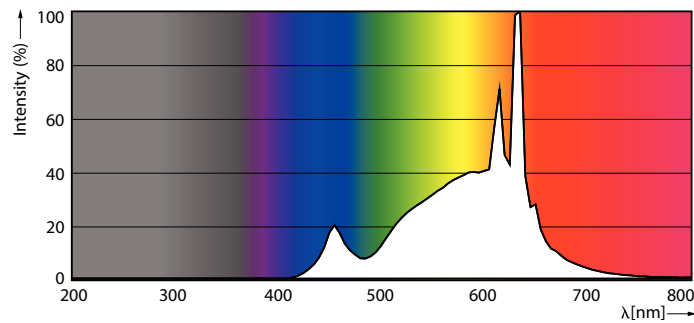

Product data

| General Information | |
|---------------------------------------|-----------------------------------|
| Cap-Base | E26 [Single Contact Medium Screw] |
| Nominal lifetime | 15,000 hour(s) |
| Switching Cycle | 50,000 |
| Rated Lifetime (Hours) | 15,000 hour(s) |
| Lighting Technology | LED |
| Light Technical | |
| Color Code | 927 [CCT of 2700K] |
| Color Code | 927 [CCT of 2700K] |
| Beam Angle (Nom) | 220 degree(s) |
| Luminous Flux | 800 lm |
| Color Designation | Warm White (WW) |
| Luminous Efficacy (rated) (Nom) | 90.00 lm/W |
| Correlated Color Temperature (Nom) | 2700 K |
| Color Consistency | <4 |
| Color rendering index (CRI) | 90 |
| LLMF At End Of Nominal Lifetime (Nom) | 70 % |

Dimensional drawing

| Product | D | C |
|---------------------------------------|-------------|------------|
| 8.8A19/PER/927/FR/P/E26/D2D/T20 4/1PF | 2-7/16 inch | 4-3/8 inch |

Photometric data

Spectral Power Distribution Colour - 8.8A19/PER/927/FR/P/E26/D2D/T20 4/1PF