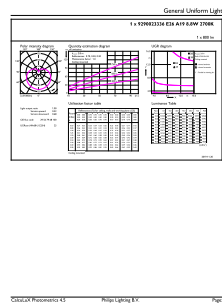

| | |
|---------------------------------|---------------------------------------|
| Product Data | |
| Order product name | 8.8A19/PER/927/FR/P/E26/D2D/T20 4/1PF |
| Full product name | 8.8A19/PER/927/FR/P/E26/D2D/T20 4/1PF |
| Order code | 573238 |
| Material Nr. (12NC) | 929002333693 |
| Net Weight (Piece) | 0.132 lb |
| EAN/UPC - Product/Case | 046677573232 |
| Numerator - Packs per outer box | 4 |
| EAN/UPC - Case | 50046677573237 |

Dimensional drawing

| Product | D | C |
|---------------------------------------|-------------|------------|
| 8.8A19/PER/927/FR/P/E26/D2D/T20 4/1PF | 2-7/16 inch | 4-3/8 inch |

Photometric data

Spectral Power Distribution Colour - 8.8A19/PER/927/FR/P/E26/D2D/T20 4/1PF