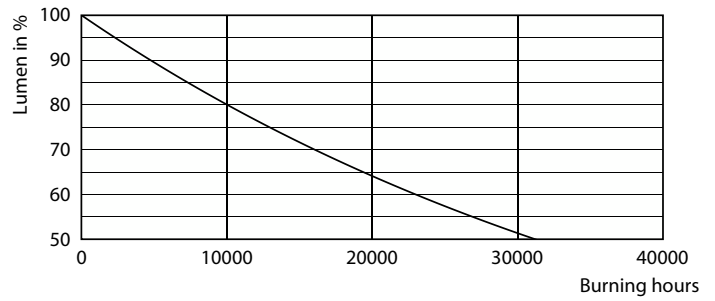

Product data

| General Information | |
|---------------------------------------|-----------------------------------|
| Cap-Base | E26 [Single Contact Medium Screw] |
| Nominal lifetime | 15,000 hour(s) |
| Switching Cycle | 50,000 |
| Rated Lifetime (Hours) | 15,000 hour(s) |
| Lighting Technology | LED |
| Light Technical | |
| Color Code | 927 [CCT of 2700K] |
| Color Code | 927 [CCT of 2700K] |
| Beam Angle (Nom) | 220 degree(s) |
| Luminous Flux | 800 lm |
| Color Designation | Warm White (WW) |
| Luminous Efficacy (rated) (Nom) | 90.00 lm/W |
| Correlated Color Temperature (Nom) | 2700 K |
| Color Consistency | <4 |
| Color rendering index (CRI) | 90 |
| LLMF At End Of Nominal Lifetime (Nom) | 70 % |

Dimensional drawing

| Product | D | C |
|---------------------------------------|-------------|------------|
| 8.8A19/PER/927/FR/P/E26/D2D/T20 4/1PF | 2-7/16 inch | 4-3/8 inch |

Photometric data

Spectral Power Distribution Colour - 8.8A19/PER/927/FR/P/E26/D2D/T20 4/1PF

General uniform lighting - 8.8A19/PER/927/FR/P/E26/D2D/T20 4/1PF

Specialty Lamps

Photometric data

Light Distribution Diagram - 8.8A19/PER/927/FR/P/E26/D2D/T20 4/1PF

Lifetime

Life Expectancy Diagram

Lumen Maintenance Diagram - 8.8A19/PER/927/FR/P/E26/D2D/T20 4/1PF