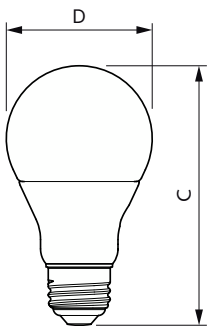

Product data

| General Information | |
|---------------------------------------|-----------------------------------|
| Cap-Base | E26 [Single Contact Medium Screw] |
| Nominal lifetime | 15,000 hour(s) |
| Switching Cycle | 50,000 |
| Rated Lifetime (Hours) | 15,000 hour(s) |
| Lighting Technology | LED |
| Light Technical | |
| Color Code | 927 [CCT of 2700K] |
| Color Code | 927 [CCT of 2700K] |
| Beam Angle (Nom) | 220 degree(s) |
| Luminous Flux | 800 lm |
| Color Designation | Warm White (WW) |
| Luminous Efficacy (rated) (Nom) | 90.00 lm/W |
| Correlated Color Temperature (Nom) | 2700 K |
| Color Consistency | <4 |
| Color rendering index (CRI) | 90 |
| LLMF At End Of Nominal Lifetime (Nom) | 70 % |

| Temperature | |
|----------------------|--------|
| T-Case Maximum (Nom) | 203 °F |

| Controls and Dimming | |
|----------------------|----|
| Dimmable | No |

| Mechanical and Housing | |
|------------------------|---------|
| Bulb Finish | Frosted |
| Bulb Shape | A19 |

| | |
|---------------------------------|---------------------------------------|
| Product Data | |
| Order product name | 8.8A19/PER/927/FR/P/E26/D2D/T20 4/1PF |
| Full product name | 8.8A19/PER/927/FR/P/E26/D2D/T20 4/1PF |
| Order code | 573238 |
| Material Nr. (12NC) | 929002333693 |
| Net Weight (Piece) | 0.132 lb |
| EAN/UPC - Product/Case | 046677573232 |
| Numerator - Packs per outer box | 4 |
| EAN/UPC - Case | 50046677573237 |

Dimensional drawing

| Product | D | C |
|---------------------------------------|-------------|------------|
| 8.8A19/PER/927/FR/P/E26/D2D/T20 4/1PF | 2-7/16 inch | 4-3/8 inch |

Photometric data

Spectral Power Distribution Colour - 8.8A19/PER/927/FR/P/E26/D2D/T20 4/1PF