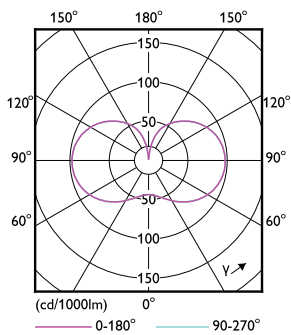

Light Distribution Diagram - TForce Core LED HPL 18W E27 830 FR