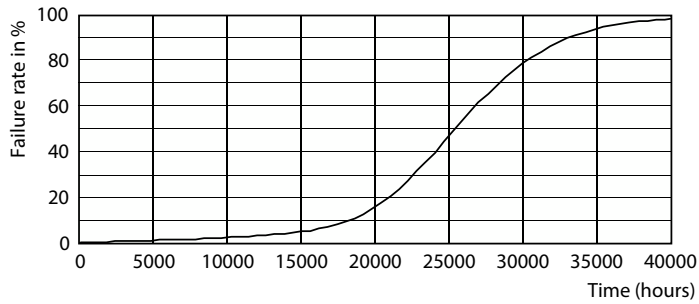

CorePro - LED HID HPL

Livslängd

Life Expectancy Diagram

Lumen Maintenance Diagram - TForce Core LED HPL 18W E27 830 FR