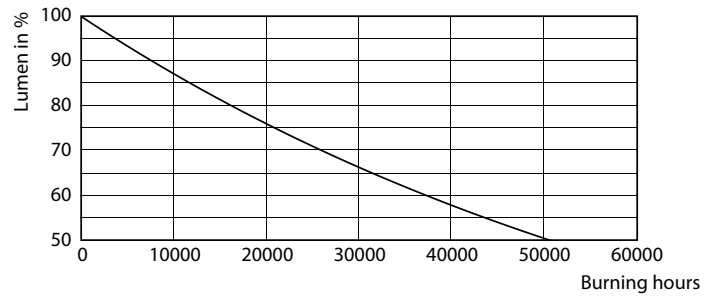

CorePro - LED HID HPL

Livslängd

Life Expectancy Diagram

Lumen Maintenance Diagram - TForce Core LED HPL 18W E27 830 FR