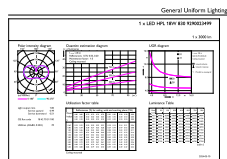

Light Distribution Diagram - TForce Core LED HPL 18W E27 830 FR