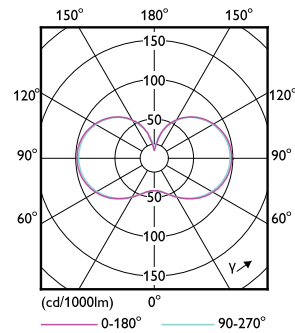

Light Distribution Diagram - TForce Core LED HPL 18W E27 830 FR