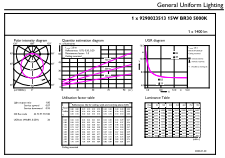

BR/R LED

Datos fotométricos

© Philips Lighting B.V. Page 1/1

General uniform lighting - 15BR30/PER/950/P/E26/D/HO/T20 4/1PF