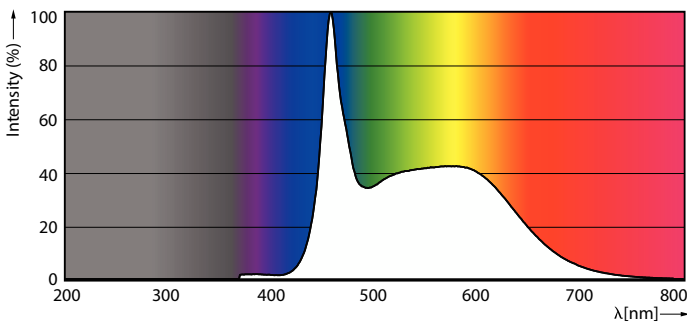

Product data

General Information	
Cap-Base	E27
Nominal lifetime	15,000 hour(s)
Switching Cycle	20,000
Rated Lifetime (Hours)	15,000 hour(s)
Lighting Technology	LED
Flux measurement reference	Sphere
Light Technical	
Color Code	865 [CCT of 6500K]
Color Code	865 [CCT of 6500K]
Luminous Flux	2,000 lm
Luminous Efficacy (rated) (Nom)	153.00 lm/W
Color Designation	Cool Daylight
Correlated Color Temperature (Nom)	6500 K
Color Consistency	<6
Color rendering index (CRI)	80
LLMF At End Of Nominal Lifetime (Nom)	70 %
Flickering value (PstLM) - Flickering value as per EN 61000-3-3	1
Stroboscopic effect visibility measure (SVM)	0.4

Classic filament LEDbulbs

Mechanical and Housing

Bulb Finish	Frosted
Bulb Material	Glass
Bulb Shape	G120

Approval and Application

Energy Efficiency Class	D
Energy Consumption kWh/1000 h	13 kWh
EPREL Registration Number	374862
EU RoHS compliant	Yes
EyeComfort	Yes
LED Innovations	EyeComfort

Application Conditions

can it be used in closed luminaires	No
-------------------------------------	----

Product Data

Order product name	LED classic 120W G120 E27 CDL FRND 1PF/4
Full product name	LED classic 120W G120 E27 CDL FRND 1PF/4
Full product code	871869976497500
Order code	929002372301
Material Nr. (12NC)	929002372301
Numerator - Quantity Per Pack	1
Net Weight (Piece)	0.084 kg
EAN/UPC - Product/Case	8718699764975
Numerator - Packs per outer box	4
EAN/UPC - Case	8718699764982

Dimensional drawing

Product	D	C
LED classic 120W G120 E27 CDL FRND 1PF/4	124 mm	177 mm

Photometric data

Spectral Power Distribution Colour - LED classic 120W G120 E27 CDL FRND 1PF/4

General uniform lighting - LED classic 120W G120 E27 CDL FRND 1PF/4