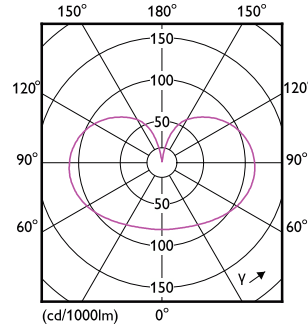

Måttskiss

Product	D	C
LED classic 150W A67 E27 WW FR NDRFSRT4	70 mm	121 mm

Classic filament LEDbulbs

Fotometriska data

Spectral Power Distribution Colour - LED classic 150W A67 E27 WW FR NDRFSRT4

Light Distribution Diagram - LED classic 150W A67 E27 WW FR NDRFSRT4