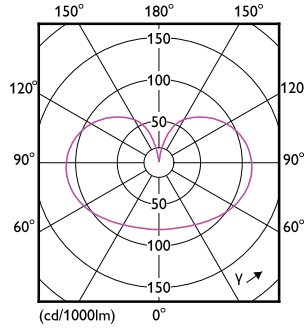

CorePro Glass High Lumen bulbs

Fotometriska data

Light Distribution Diagram - CorePro LEDBulbND 150W E27 A67 827 FR G