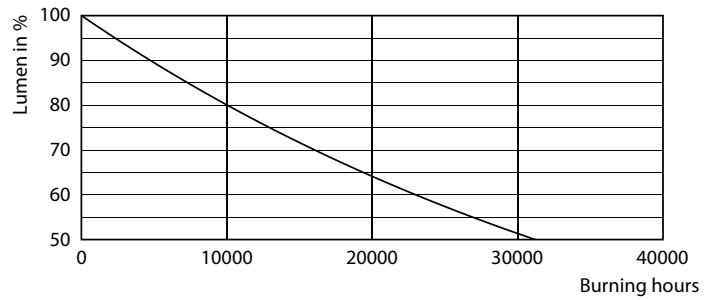

Lumen Maintenance Diagram - CorePro LEDBulbND 150W E27 A67 827 FR G