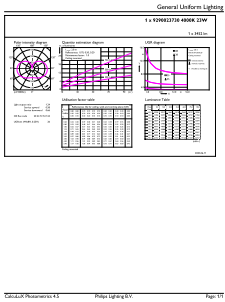

Målskisse

Product	D	C
LED classic 200W A95 E27 CW FR ND 1PF/4	95 mm	165 mm

Classic filament LEDbulbs

Fotometriske data

General uniform lighting - LED classic 200W A95 E27 CW FR ND 1PF/4

Light Distribution Diagram - LED classic 200W A95 E27 CW FR ND 1PF/4