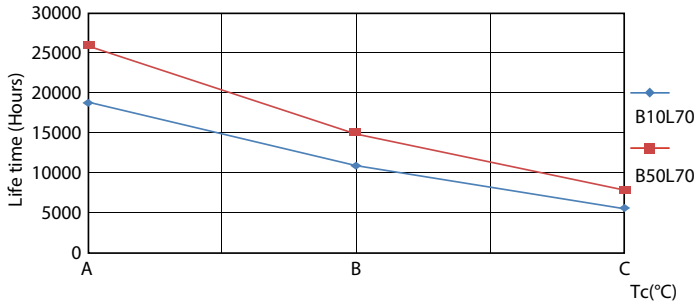

Life Expectancy Diagram - Ledtube DE 600mm 9W 900lm 740 T8 G13