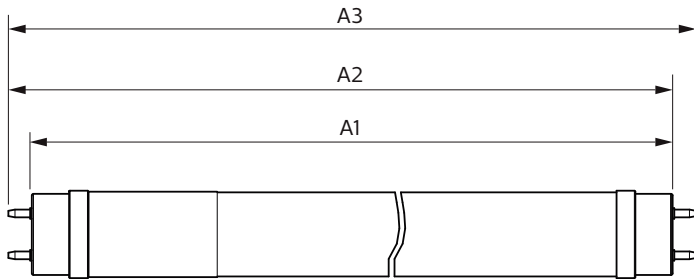

Ecofit Ledtubes T8

Product Data

Order product name	Ledtube DE 600mm 9W 900lm 740 T8 G13
Full product name	Ledtube DE 600mm 9W 900lm 740 T8 G13
Full product code	871869976007600
Order code	929002375108
Material Nr. (12NC)	929002375108

Numerator - Quantity Per Pack	1
EAN/UPC - Product/Case	8718699760076
Numerator - Packs per outer box	20
EAN/UPC - Case	8718699760083

Dimensional drawing

Product	D1	D2	A1	A2	A3
Ledtube DE 600mm 9W 900lm 740 T8 G13	25.7 mm	28 mm	588.5 mm	595.5 mm	602.5 mm