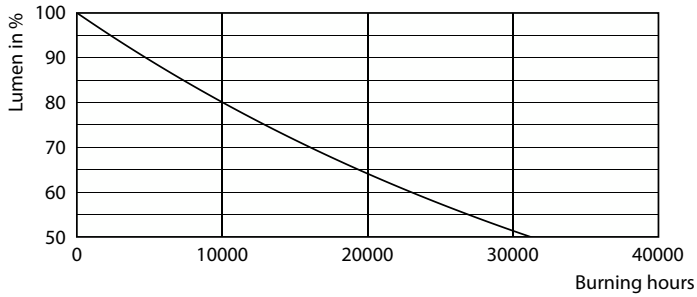

### Product data

General Information		Lamp Current (Nom)	
Cap-Base	G13 [Medium Bi-Pin Fluorescent]		78 mA
Nominal lifetime	15,000 hour(s)	Starting Time (Nom)	0.5 s
Switching Cycle	50,000	Warm-up time to 60% light	0.5 s
Lighting Technology	LED	Power Factor (Fraction)	0.5
EU RoHS compliant	Yes	Voltage (Nom)	220-240 V
Light Technical		Temperature	
Color Code	740 [CCT of 4000K]	Ambient temperature range	-20 °C to 45 °C
Beam Angle (Nom)	240 degree(s)	T-Case Maximum (Nom)	60 °C
Luminous Flux	900 lm	Controls and Dimming	
Color Designation	Cool White (CW)	Dimmable	No
Correlated Color Temperature (Nom)	4000 K	Mechanical and Housing	
Luminous Efficacy (rated) (Nom)	100.00 lm/W	Product Length	600 mm
Color Consistency	<7	Bulb Shape	T8
Color rendering index (CRI)	70	Approval and Application	
LLMF At End Of Nominal Lifetime (Nom)	70 %	Energy Saving Product	Yes
Operating and Electrical		Approval Marks	RoHS compliance KEMA Keur certificate
Line Frequency	50 to 60 Hz	Energy Consumption kWh/1000 h	9 kWh
Input Frequency	50 to 60 Hz		
Power Consumption	9 W		

## Lifetime

Life Expectancy Diagram - Ledtube DE 600mm 9W 900lm 740 T8 G13

Life Expectancy Diagram - Ledtube DE 600mm 9W 900lm 740 T8 G13

Life Expectancy Diagram - Ledtube DE 600mm 9W 900lm 740 T8 G13

Lumen Maintenance Diagram - Ledtube DE 600mm 9W 900lm 740 T8 G13