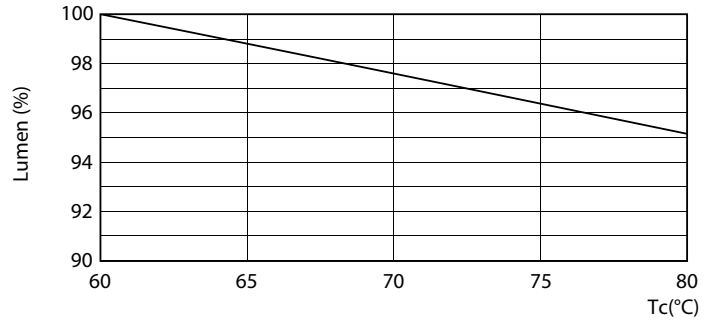

Lumen Maintenance Diagram - Ledtube DE 600mm 9W 900lm 740 T8 G13