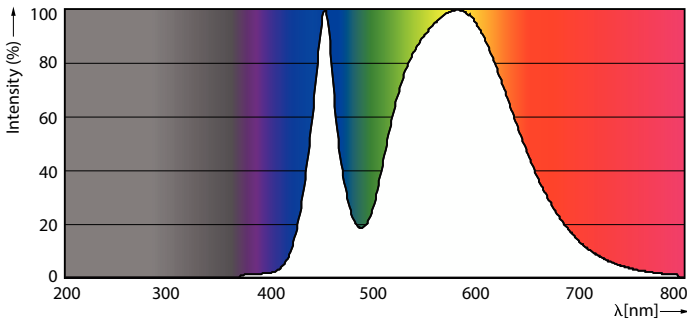

Photometric data

Spectral Power Distribution Colour - Ledtube DE 600mm 9W 900lm 740 T8 G13