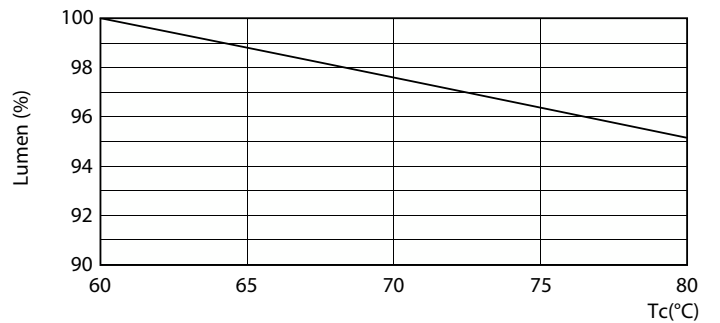

Lumen Maintenance Diagram - Ledtube DE 600mm 9W 900lm 765 T8 G13