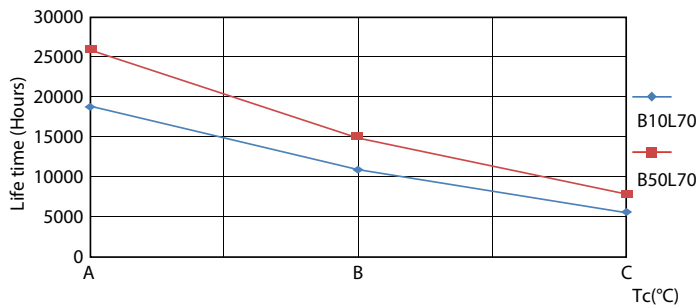

Life Expectancy Diagram - Ledtube DE 600mm 9W 900lm 765 T8 G13

Life Expectancy Diagram - Ledtube DE 600mm 9W 900lm 765 T8 G13