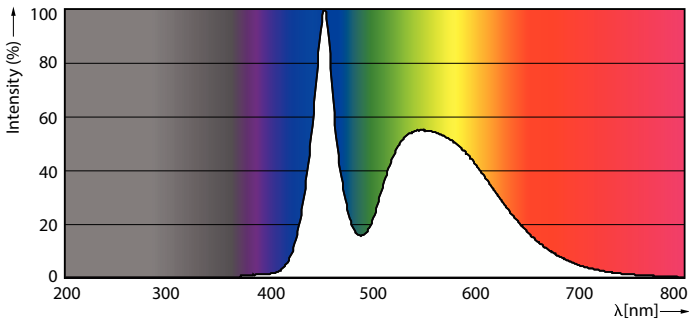

Product data

General Information		Lamp Current (Nom)	
Cap-Base	G13 [Medium Bi-Pin Fluorescent]		78 mA
Nominal lifetime	15,000 hour(s)	Starting Time (Nom)	0.5 s
Switching Cycle	50,000	Warm-up time to 60% light	0.5 s
Lighting Technology	LED	Power Factor (Fraction)	0.5
EU RoHS compliant	Yes	Voltage (Nom)	220-240 V
Light Technical		Temperature	
Color Code	765 [CCT of 6500K]	Ambient temperature range	-20 °C to 45 °C
Beam Angle (Nom)	240 degree(s)	T-Case Maximum (Nom)	60 °C
Luminous Flux	900 lm	Controls and Dimming	
Color Designation	Cool Daylight	Dimmable	No
Correlated Color Temperature (Nom)	6500 K	Mechanical and Housing	
Luminous Efficacy (rated) (Nom)	100.00 lm/W	Product Length	600 mm
Color Consistency	<7	Bulb Shape	T8
Color rendering index (CRI)	70	Approval and Application	
LLMF At End Of Nominal Lifetime (Nom)	70 %	Energy Saving Product	Yes
Operating and Electrical		Approval Marks	RoHS compliance KEMA Keur certificate
Line Frequency	50 to 60 Hz	Energy Consumption kWh/1000 h	9 kWh
Input Frequency	50 to 60 Hz		
Power Consumption	9 W		

Photometric data

Spectral Power Distribution Colour - Ledtube DE 600mm 9W 900lm 765 T8 G13

Light Distribution Diagram - Ledtube DE 600mm 9W 900lm 765 T8 G13

General uniform lighting - Ledtube DE 600mm 9W 900lm 765 T8 G13