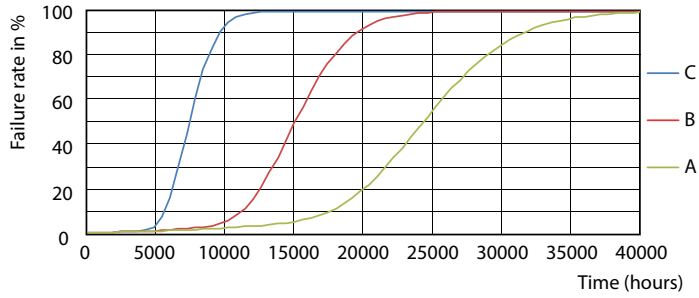

Ecofit Ledtubes T8

Lifetime

Life Expectancy Diagram - Ledtube DE 600mm 9W 900lm 765 T8 G13