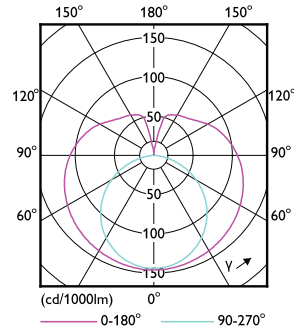

Product data

General Information		Lamp Current (Nom)	
Cap-Base	G13 [Medium Bi-Pin Fluorescent]		78 mA
Nominal lifetime	15,000 hour(s)	Starting Time (Nom)	0.5 s
Switching Cycle	50,000	Warm-up time to 60% light	0.5 s
Lighting Technology	LED	Power Factor (Fraction)	0.5
EU RoHS compliant	Yes	Voltage (Nom)	220-240 V
Light Technical		Temperature	
Color Code	765 [CCT of 6500K]	Ambient temperature range	-20 °C to 45 °C
Beam Angle (Nom)	240 degree(s)	T-Case Maximum (Nom)	60 °C
Luminous Flux	900 lm	Controls and Dimming	
Color Designation	Cool Daylight	Dimmable	No
Correlated Color Temperature (Nom)	6500 K	Mechanical and Housing	
Luminous Efficacy (rated) (Nom)	100.00 lm/W	Product Length	600 mm
Color Consistency	<7	Bulb Shape	T8
Color rendering index (CRI)	70	Approval and Application	
LLMF At End Of Nominal Lifetime (Nom)	70 %	Energy Saving Product	Yes
Operating and Electrical		Approval Marks	RoHS compliance KEMA Keur certificate
Line Frequency	50 to 60 Hz	Energy Consumption kWh/1000 h	9 kWh
Input Frequency	50 to 60 Hz		
Power Consumption	9 W		

Ecofit Ledtubes T8

Product Data

Order product name	Ledtube DE 600mm 9W 900lm 765 T8 G13
Full product name	Ledtube DE 600mm 9W 900lm 765 T8 G13
Full product code	871869976009000
Order code	929002375208
Material Nr. (12NC)	929002375208

Photometric data

Spectral Power Distribution Colour - Ledtube DE 600mm 9W 900lm 765 T8 G13

Light Distribution Diagram - Ledtube DE 600mm 9W 900lm 765 T8 G13

General uniform lighting - Ledtube DE 600mm 9W 900lm 765 T8 G13