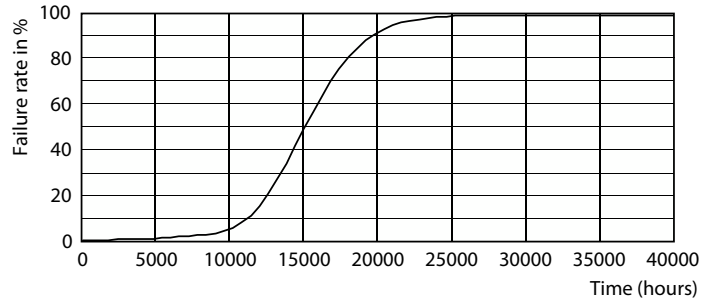

Ecofit Ledtubes T8

Lifetime

Life Expectancy Diagram - Ledtube DE 600mm 9W 900lm 765 T8 G13