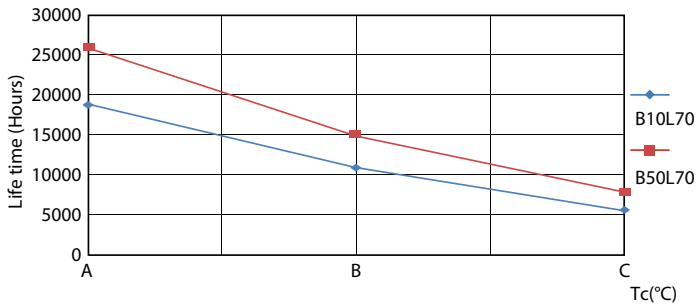

Product data

General Information		Starting Time (Nom)	
Cap-Base	G13 [Medium Bi-Pin Fluorescent]		0.5 s
Nominal lifetime	15,000 hour(s)	Warm-up time to 60% light	0.5 s
Switching Cycle	50,000	Power Factor (Fraction)	0.5
Lighting Technology	LED	Voltage (Nom)	220-240 V
		Ballast Compatibility	EM/Mains
Light Technical		Temperature	
Color Code	765 [CCT of 6500K]	Ambient temperature range	-20 °C to 45 °C
Beam Angle (Nom)	240 degree(s)	T-Case Maximum (Nom)	60 °C
Luminous Flux	900 lm		
Luminous Efficacy (rated) (Nom)	100.00 lm/W	Controls and Dimming	
Color Designation	Cool Daylight	Dimmable	No
Correlated Color Temperature (Nom)	6500 K		
Color Consistency	<7	Mechanical and Housing	
Color rendering index (CRI)	70	Bulb Finish	Frosted
LLMF At End Of Nominal Lifetime (Nom)	70 %	Bulb Material	Glass
		Product Length	600 mm
		Bulb Shape	T8
Operating and Electrical		Approval and Application	
Line Frequency	50 to 60 Hz	Energy Saving Product	Yes
Input Frequency	50 to 60 Hz	Approval Marks	RoHS compliance KEMA Keur certificate
Power Consumption	9 W		
Lamp Current (Nom)	78 mA		

Light Distribution Diagram - Ledtube DE 600mm 9W 900lm 765 T8 G13

Ecofit Ledtubes T8

Lifetime

LEDtube 15K FailureRate

Life Expectancy Diagram

LEDtube 15K LifetimeVsTc

Lumen Maintenance Diagram - Ledtube DE 600mm 9W 900lm 765 T8 G13