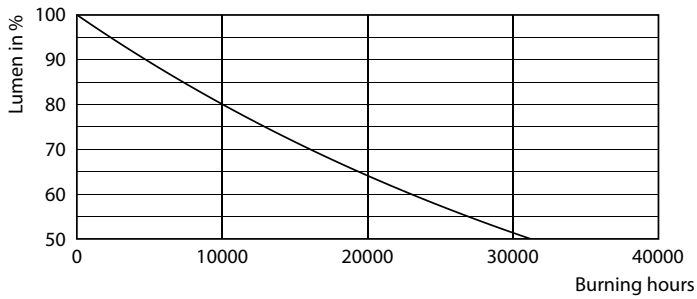

Product data

General Information		Starting Time (Nom)	
Cap-Base	G13 [Medium Bi-Pin Fluorescent]		0.5 s
Nominal lifetime	15,000 hour(s)	Warm-up time to 60% light	0.5 s
Switching Cycle	50,000	Power Factor (Fraction)	0.5
Lighting Technology	LED	Voltage (Nom)	220-240 V
		Ballast Compatibility	EM/Mains
Light Technical		Temperature	
Color Code	765 [CCT of 6500K]	Ambient temperature range	-20 °C to 45 °C
Beam Angle (Nom)	240 degree(s)	T-Case Maximum (Nom)	60 °C
Luminous Flux	900 lm		
Luminous Efficacy (rated) (Nom)	100.00 lm/W	Controls and Dimming	
Color Designation	Cool Daylight	Dimmable	No
Correlated Color Temperature (Nom)	6500 K		
Color Consistency	<7	Mechanical and Housing	
Color rendering index (CRI)	70	Bulb Finish	Frosted
LLMF At End Of Nominal Lifetime (Nom)	70 %	Bulb Material	Glass
		Product Length	600 mm
		Bulb Shape	T8
Operating and Electrical		Approval and Application	
Line Frequency	50 to 60 Hz	Energy Saving Product	Yes
Input Frequency	50 to 60 Hz	Approval Marks	RoHS compliance KEMA Keur certificate
Power Consumption	9 W		
Lamp Current (Nom)	78 mA		

Dimensional drawing

Product	D1	D2	A1	A2	A3
Ledtube DE 600mm 9W 900lm 765 T8 G13	25.7 mm	28 mm	588.5 mm	595.5 mm	602.5 mm

Photometric data

Spectral Power Distribution Colour - Ledtube DE 600mm 9W 900lm 765 T8 G13

Light Distribution Diagram - Ledtube DE 600mm 9W 900lm 765 T8 G13

Ecofit Ledtubes T8

Lifetime

LEDtube 15K FailureRate

Life Expectancy Diagram

LEDtube 15K LifetimeVsTc

Lumen Maintenance Diagram - Ledtube DE 600mm 9W 900lm 765 T8 G13