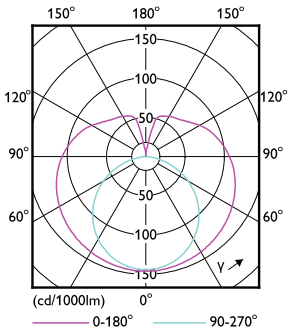

Product data

General Information		Starting Time (Nom)	
Cap-Base	G13 [Medium Bi-Pin Fluorescent]		0.5 s
Nominal lifetime	15,000 hour(s)	Warm-up time to 60% light	0.5 s
Switching Cycle	50,000	Power Factor (Fraction)	0.5
Lighting Technology	LED	Voltage (Nom)	220-240 V
		Ballast Compatibility	EM/Mains
Light Technical		Temperature	
Color Code	765 [CCT of 6500K]	Ambient temperature range	-20 °C to 45 °C
Beam Angle (Nom)	240 degree(s)	T-Case Maximum (Nom)	60 °C
Luminous Flux	900 lm		
Luminous Efficacy (rated) (Nom)	100.00 lm/W	Controls and Dimming	
Color Designation	Cool Daylight	Dimmable	No
Correlated Color Temperature (Nom)	6500 K		
Color Consistency	<7	Mechanical and Housing	
Color rendering index (CRI)	70	Bulb Finish	Frosted
LLMF At End Of Nominal Lifetime (Nom)	70 %	Bulb Material	Glass
		Product Length	600 mm
		Bulb Shape	T8
Operating and Electrical		Approval and Application	
Line Frequency	50 to 60 Hz	Energy Saving Product	Yes
Input Frequency	50 to 60 Hz	Approval Marks	RoHS compliance KEMA Keur certificate
Power Consumption	9 W		
Lamp Current (Nom)	78 mA		

Ecofit Ledtubes T8

Energy Consumption kWh/1000 h	9 kWh
EU RoHS compliant	Yes
EyeComfort	Yes
LED Innovations	EyeComfort

Product Data

Order product name	Ledtube DE 600mm 9W 900lm 765 T8 G13
Full product name	Ledtube DE 600mm 9W 900lm 765 T8 G13
Full product code	871869976009000

Dimensional drawing

Product	D1	D2	A1	A2	A3
Ledtube DE 600mm 9W 900lm 765 T8 G13	25.7 mm	28 mm	588.5 mm	595.5 mm	602.5 mm

Photometric data

Spectral Power Distribution Colour - Ledtube DE 600mm 9W 900lm 765 T8 G13