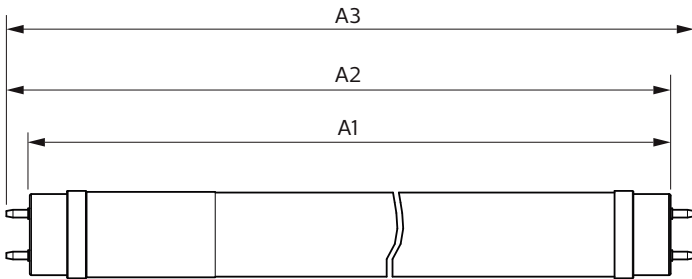

Product data

General Information		Starting Time (Nom)	
Cap-Base	G13 [Medium Bi-Pin Fluorescent]		0.5 s
Nominal lifetime	15,000 hour(s)	Warm-up time to 60% light	0.5 s
Switching Cycle	50,000	Power Factor (Fraction)	0.5
Lighting Technology	LED	Voltage (Nom)	220-240 V
		Ballast Compatibility	EM/Mains
Light Technical		Temperature	
Color Code	765 [CCT of 6500K]	Ambient temperature range	-20 °C to 45 °C
Beam Angle (Nom)	240 degree(s)	T-Case Maximum (Nom)	60 °C
Luminous Flux	900 lm		
Luminous Efficacy (rated) (Nom)	100.00 lm/W	Controls and Dimming	
Color Designation	Cool Daylight	Dimmable	No
Correlated Color Temperature (Nom)	6500 K		
Color Consistency	<7	Mechanical and Housing	
Color rendering index (CRI)	70	Bulb Finish	Frosted
LLMF At End Of Nominal Lifetime (Nom)	70 %	Bulb Material	Glass
		Product Length	600 mm
		Bulb Shape	T8
Operating and Electrical		Approval and Application	
Line Frequency	50 to 60 Hz	Energy Saving Product	Yes
Input Frequency	50 to 60 Hz	Approval Marks	RoHS compliance KEMA Keur certificate
Power Consumption	9 W		
Lamp Current (Nom)	78 mA		

Ecofit Ledtubes T8

Energy Consumption kWh/1000 h	9 kWh
EU RoHS compliant	Yes
EyeComfort	Yes
LED Innovations	EyeComfort

Product Data

Order product name	Ledtube DE 600mm 9W 900lm 765 T8 G13
Full product name	Ledtube DE 600mm 9W 900lm 765 T8 G13
Full product code	871869976009000

Order code	929002375208
Material Nr. (12NC)	929002375208
Numerator - Quantity Per Pack	1
Net Weight (Piece)	0.090 kg
EAN/UPC - Product/Case	8718699760090
Numerator - Packs per outer box	20
EAN/UPC - Case	8718699760106

Dimensional drawing

Product	D1	D2	A1	A2	A3
Ledtube DE 600mm 9W 900lm 765 T8 G13	25.7 mm	28 mm	588.5 mm	595.5 mm	602.5 mm

Photometric data

Spectral Power Distribution Colour - Ledtube DE 600mm 9W 900lm 765 T8 G13