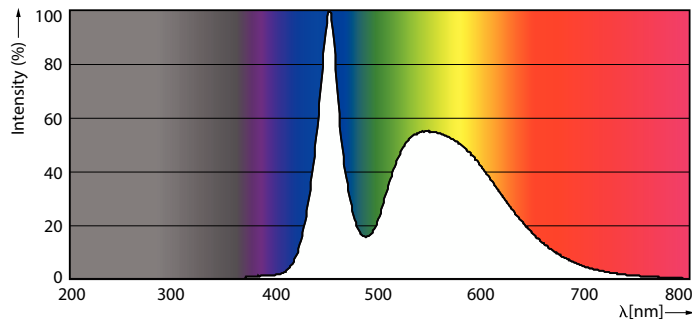

Product data

General Information		Starting Time (Nom)	
Cap-Base	G13 [Medium Bi-Pin Fluorescent]		0.5 s
Nominal lifetime	15,000 hour(s)	Warm-up time to 60% light	0.5 s
Switching Cycle	50,000	Power Factor (Fraction)	0.5
Lighting Technology	LED	Voltage (Nom)	220-240 V
		Ballast Compatibility	EM/Mains
Light Technical		Temperature	
Color Code	765 [CCT of 6500K]	Ambient temperature range	-20 °C to 45 °C
Beam Angle (Nom)	240 degree(s)	T-Case Maximum (Nom)	60 °C
Luminous Flux	900 lm		
Luminous Efficacy (rated) (Nom)	100.00 lm/W	Controls and Dimming	
Color Designation	Cool Daylight	Dimmable	No
Correlated Color Temperature (Nom)	6500 K		
Color Consistency	<7	Mechanical and Housing	
Color rendering index (CRI)	70	Bulb Finish	Frosted
LLMF At End Of Nominal Lifetime (Nom)	70 %	Bulb Material	Glass
		Product Length	600 mm
		Bulb Shape	T8
Operating and Electrical		Approval and Application	
Line Frequency	50 to 60 Hz	Energy Saving Product	Yes
Input Frequency	50 to 60 Hz	Approval Marks	RoHS compliance KEMA Keur certificate
Power Consumption	9 W		
Lamp Current (Nom)	78 mA		

Ecofit Ledtubes T8

Energy Consumption kWh/1000 h	9 kWh
EU RoHS compliant	Yes
EyeComfort	Yes
LED Innovations	EyeComfort

Product Data

Order product name	Ledtube DE 600mm 9W 900lm 765 T8 G13
Full product name	Ledtube DE 600mm 9W 900lm 765 T8 G13
Full product code	871869976009000

Dimensional drawing

Product	D1	D2	A1	A2	A3
Ledtube DE 600mm 9W 900lm 765 T8 G13	25.7 mm	28 mm	588.5 mm	595.5 mm	602.5 mm

Photometric data

Spectral Power Distribution Colour - Ledtube DE 600mm 9W 900lm 765 T8 G13