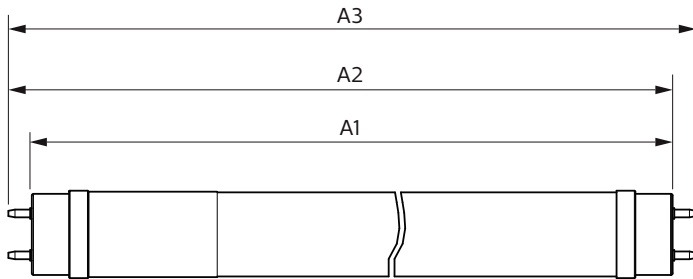

Ecofit Ledtubes T8

Product Data

Order product name	Ledtube DE 1200mm 18W 1800lm 740 T8 G13
Full product name	Ledtube DE 1200mm 18W 1800lm 740 T8 G13
Full product code	871869976011300
Order code	929002375308
Material Nr. (12NC)	929002375308

Numerator - Quantity Per Pack	1
EAN/UPC - Product/Case	8718699760113
Numerator - Packs per outer box	20
EAN/UPC - Case	8718699760120

Dimensional drawing

Product	D1	D2	A1	A2	A3
Ledtube DE 1200mm 18W 1800lm 740 T8 G13	25.7 mm	28 mm	1,198 mm	1,205 mm	1,212 mm