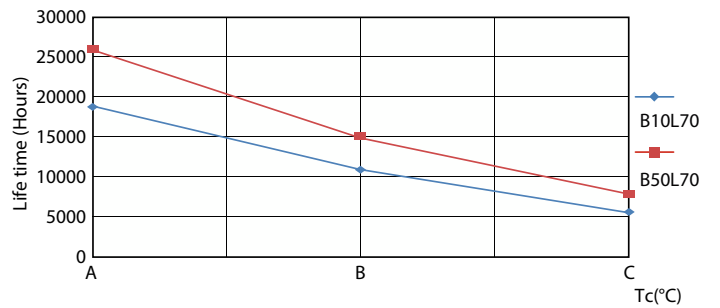

Life Expectancy Diagram - Ledtube DE 1200mm 18W 1800lm 740 T8 G13