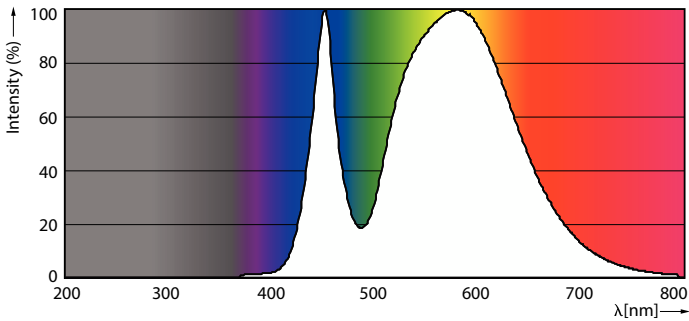

Photometric data

Spectral Power Distribution Colour - Ledtube DE 1200mm 18W 1800lm 740 T8 G13