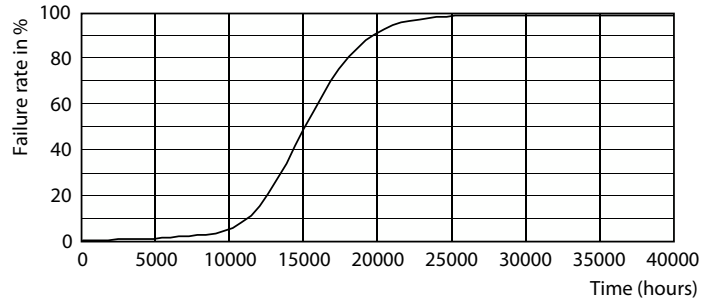

Ecofit Ledtubes T8

Lifetime

Life Expectancy Diagram - Ledtube DE 1200mm 18W 1800lm 740 T8 G13