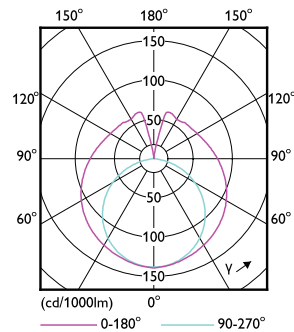

Product data

General Information	
Cap-Base	G13 [Medium Bi-Pin Fluorescent]
Nominal lifetime	15,000 hour(s)
Switching Cycle	50,000
Lighting Technology	LED
EU RoHS compliant	Yes
Light Technical	
Color Code	740 [CCT of 4000K]
Beam Angle (Nom)	240 degree(s)
Luminous Flux	1,800 lm
Color Designation	Cool White (CW)
Correlated Color Temperature (Nom)	4000 K
Luminous Efficacy (rated) (Nom)	100.00 lm/W
Color Consistency	<7
Color rendering index (CRI)	70
LLMF At End Of Nominal Lifetime (Nom)	70 %
Operating and Electrical	
Line Frequency	50 to 60 Hz
Input Frequency	50 to 60 Hz
Power Consumption	18 W

Lamp Current (Nom)	155 mA
Starting Time (Nom)	0.5 s
Warm-up time to 60% light	0.5 s
Power Factor (Fraction)	0.5
Voltage (Nom)	220-240 V
Temperature	
Ambient temperature range	-20 °C to 45 °C
T-Case Maximum (Nom)	60 °C
Controls and Dimming	
Dimmable	No
Mechanical and Housing	
Product Length	1,200 mm
Bulb Shape	T8
Approval and Application	
Energy Saving Product	Yes
Approval Marks	RoHS compliance KEMA Keur certificate
Energy Consumption kWh/1000 h	18 kWh

Photometric data

Spectral Power Distribution Colour - Ledtube DE 1200mm 18W 1800lm 740 T8 G13

General uniform lighting - Ledtube DE 1200mm 18W 1800lm 740 T8 G13

Light Distribution Diagram - Ledtube DE 1200mm 18W 1800lm 740 T8 G13