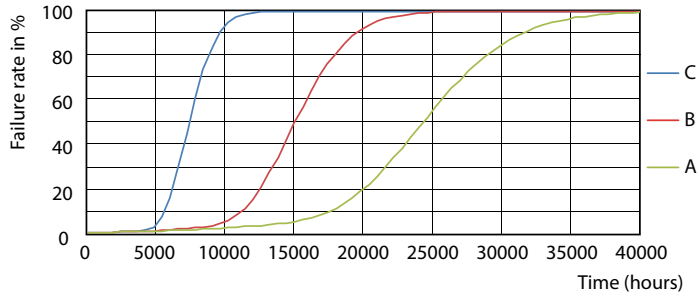

Ecofit Ledtubes T8

Lifetime

Life Expectancy Diagram - Ledtube DE 1200mm 18W 1800lm 740 T8 G13