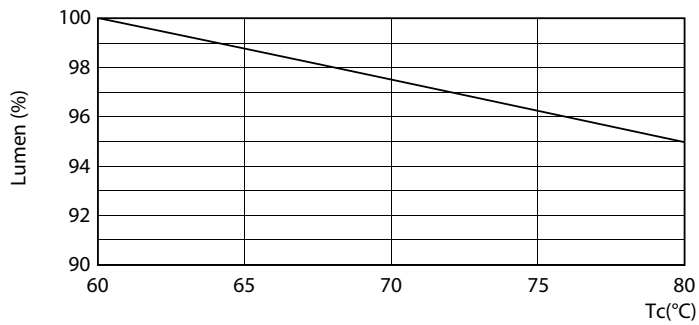

Life Expectancy Diagram - Ledtube DE 1200mm 18W 1800lm 740 T8 G13

Lumen Maintenance Diagram - Ledtube DE 1200mm 18W 1800lm 740 T8 G13