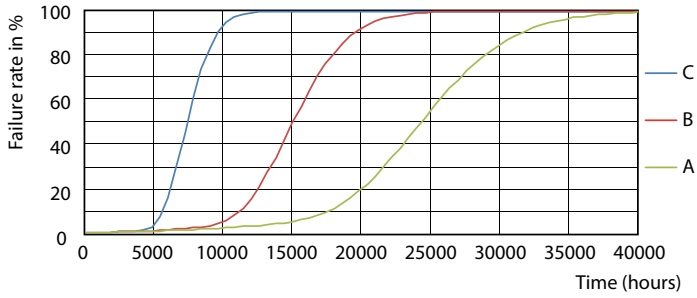

Ecofit Ledtubes T8

Lifetime