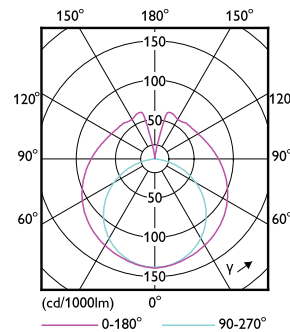

General uniform lighting - Ledtube DE 1200mm 18W 1800lm 740 T8 G13

Light Distribution Diagram - Ledtube DE 1200mm 18W 1800lm 740 T8 G13