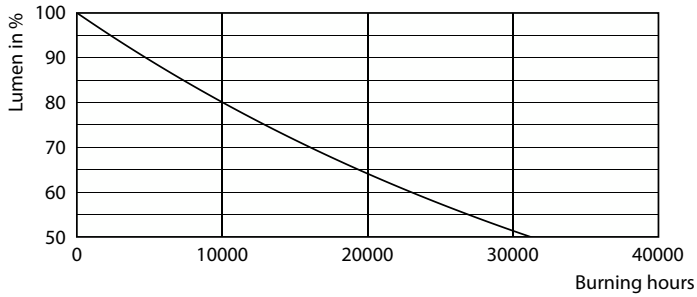

Product data

General Information		Starting Time (Nom)	
Cap-Base	G13 [Medium Bi-Pin Fluorescent]		0.5 s
Nominal lifetime	15,000 hour(s)	Warm-up time to 60% light	0.5 s
Switching Cycle	50,000	Power Factor (Fraction)	0.5
Lighting Technology	LED	Voltage (Nom)	220-240 V
		Ballast Compatibility	EM/Mains
Light Technical		Temperature	
Color Code	740 [CCT of 4000K]	Ambient temperature range	-20 °C to 45 °C
Beam Angle (Nom)	240 degree(s)	T-Case Maximum (Nom)	60 °C
Luminous Flux	1,800 lm		
Luminous Efficacy (rated) (Nom)	100.00 lm/W	Controls and Dimming	
Color Designation	Cool White (CW)	Dimmable	No
Correlated Color Temperature (Nom)	4000 K		
Color Consistency	<7	Mechanical and Housing	
Color rendering index (CRI)	70	Bulb Finish	Frosted
LLMF At End Of Nominal Lifetime (Nom)	70 %	Bulb Material	Glass
		Product Length	1,200 mm
		Bulb Shape	T8
Operating and Electrical		Approval and Application	
Line Frequency	50 to 60 Hz	Energy Saving Product	Yes
Input Frequency	50 to 60 Hz	Approval Marks	RoHS compliance KEMA Keur certificate
Power Consumption	18 W		
Lamp Current (Nom)	155 mA		

Ecofit Ledtubes T8

Lifetime

LEDtube 15K FailureRate

Life Expectancy Diagram

Lumen Maintenance Diagram - Ledtube DE 1200mm 18W 1800lm 740 T8 G13

LEDtube 15K LifetimeVsTc

Lumen Maintenance Diagram - Ledtube DE 1200mm 18W 1800lm 740 T8 G13