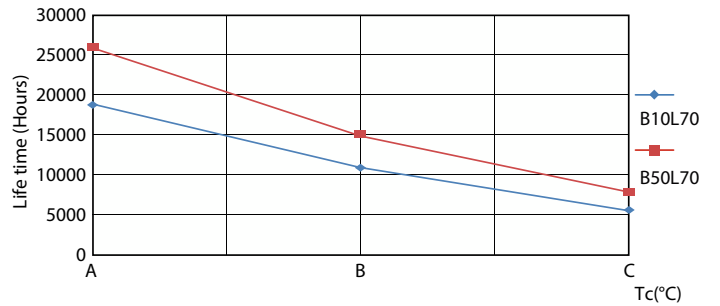

LEDtube 15K LifetimeVsTc