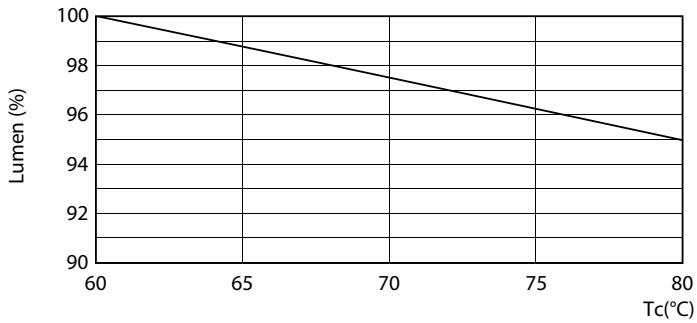

LEDtube 15K FailureRate

Lumen Maintenance Diagram - Ledtube DE 1200mm 18W 1800lm 740 T8 G13