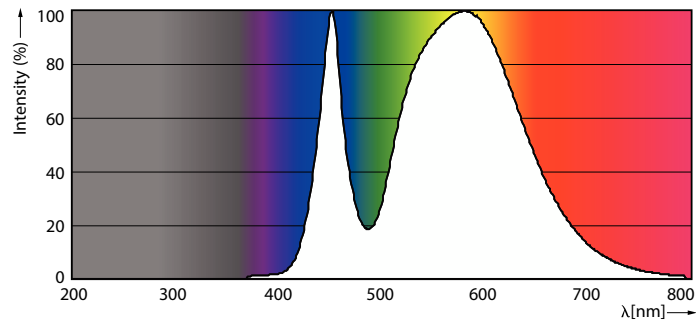

Photometric data

Spectral Power Distribution Colour - Ledtube DE 1200mm 18W 1800lm 740 T8 G13