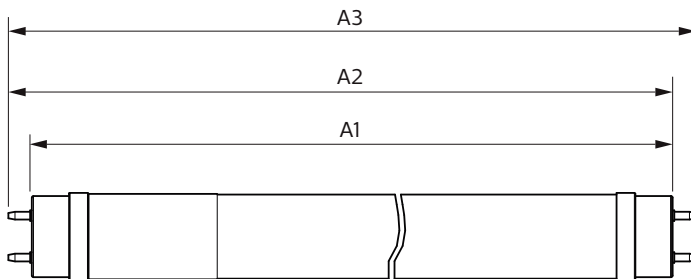

Ecofit Ledtubes T8

Energy Consumption kWh/1000 h	18 kWh
EU RoHS compliant	Yes
EyeComfort	Yes
LED Innovations	EyeComfort

Product Data

Order product name	Ledtube DE 1200mm 18W 1800lm 740 T8 G13
Full product name	Ledtube DE 1200mm 18W 1800lm 740 T8 G13
Full product code	871869976011300

Order code	929002375308
Material Nr. (12NC)	929002375308
Numerator - Quantity Per Pack	1
Net Weight (Piece)	0.200 kg
EAN/UPC - Product/Case	8718699760113
Numerator - Packs per outer box	20
EAN/UPC - Case	8718699760120

Dimensional drawing

Product	D1	D2	A1	A2	A3
Ledtube DE 1200mm 18W 1800lm 740 T8 G13	25.7 mm	28 mm	1,198 mm	1,205 mm	1,212 mm