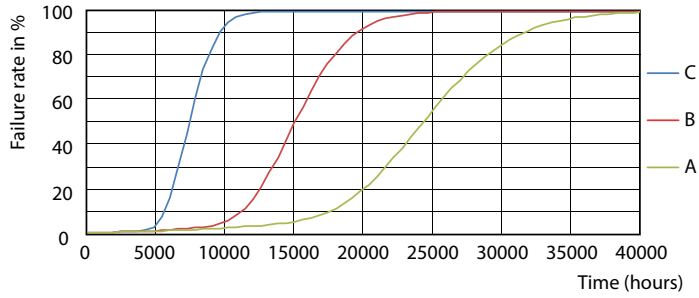

Ecofit Ledtubes T8

Tuổi thọ

Life Expectancy Diagram - Ledtube DE 1200mm 18W 1800lm 765 T8 G13