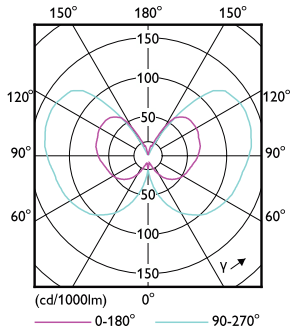

Филаментные светодиодные лампы серии Classic

Фотометрические данные

Light Distribution Diagram - LED classic 11W T32 E27 smoky ND RFSRT4