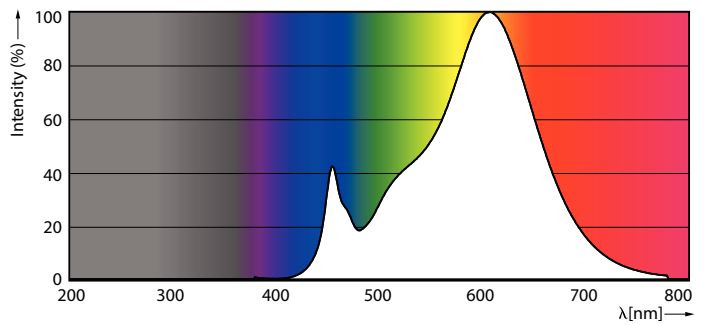

General uniform lighting - CorePro LEDcapsuleLV 1-10W G4 827

Spectral Power Distribution Colour - CorePro LEDcapsuleLV 1-10W G4 827