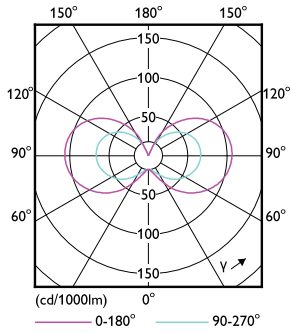

CorePro LEDcapsule LV

Photometric data

Light Distribution Diagram - CorePro LEDcapsuleLV 1-10W G4 827