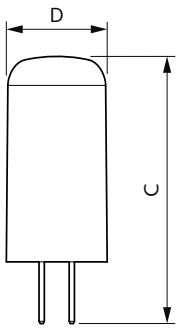

## Dimensional drawing

Product	D	C
CorePro LEDcapsuleLV 1-10W G4 827	13 mm	35 mm