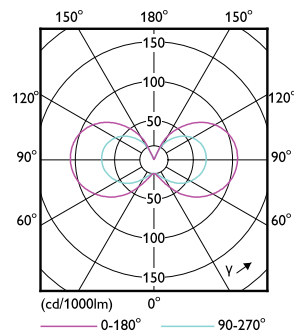

Product data

General Information		Operating and Electrical	
Cap base	GY6.35	Line Frequency	- Hz
Nominal lifetime	15,000 h	Input frequency	- Hz
Switching Cycle	50,000	Power Consumption	1.8 W
Lighting Technology	LED	Lamp current (nom.)	260 mA
Flux measurement reference	Sphere	Wattage equivalent	20 W
		Starting time (nom.)	0.5 s
		Warm-up time to 60% light	0.5 s
		Power Factor (Fraction)	0.6
		Voltage (nom.)	ac electronic 12 V
Light Technical		Temperature	
Colour Code	827 [CCT of 2700K]	T-Case maximum (nom.)	80 °C
Beam angle (nom.)	300 degree(s)		
Luminous Flux	205 lm	Controls and Dimming	
Colour designation	Warm White (WW)	Dimmable	No
Correlated Colour Temperature (Nom)	2700 K		
Luminous efficacy (rated) (nom.)	113.00 lm/W	Mechanical and Housing	
Colour consistency	<6	Bulb shape	Capsule
Colour rendering index (CRI)	80		
LLMF at end of nominal lifetime (nom.)	70 %		
Photobiological safety according to EN 62471	RG1		

Application Conditions

Can it be used in closed luminaires	No
-------------------------------------	----

Product Data

Order product name	CorePro LEDcapsuleLV 1.8-20W GY6.35 827
Full product name	CorePro LEDcapsuleLV 1.8-20W GY6.35 827
Full EOC	871869976779200
Order code	76779200
Material no. (12 NC)	929002389702
Numerator – quantity per pack	1
EAN/UPC – Product/Case	8718699767792
Numerator – packs per outer box	12
EAN/UPC – Case	8718699767808

Dimensional drawing

Product	D	C
CorePro LEDcapsuleLV 1.8-20W GY6.35 827	13 mm	35 mm

Photometric data

General uniform lighting - CorePro LEDcapsuleLV 1.8-20W GY6.35 827

Light Distribution Diagram - CorePro LEDcapsuleLV 1.8-20W GY6.35 827