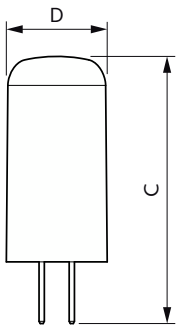

Product data

General Information		Operating and Electrical	
Cap base	GY6.35	Line Frequency	- Hz
Nominal lifetime	15,000 h	Input frequency	- Hz
Switching Cycle	50,000	Power Consumption	1.8 W
Lighting Technology	LED	Lamp current (nom.)	260 mA
Flux measurement reference	Sphere	Wattage equivalent	20 W
		Starting time (nom.)	0.5 s
		Warm-up time to 60% light	0.5 s
		Power Factor (Fraction)	0.6
		Voltage (nom.)	ac electronic 12 V
Light Technical		Temperature	
Colour Code	827 [CCT of 2700K]	T-Case maximum (nom.)	80 °C
Beam angle (nom.)	300 degree(s)		
Luminous Flux	205 lm	Controls and Dimming	
Colour designation	Warm White (WW)	Dimmable	No
Correlated Colour Temperature (Nom)	2700 K		
Luminous efficacy (rated) (nom.)	113.00 lm/W	Mechanical and Housing	
Colour consistency	<6	Bulb shape	Capsule
Colour rendering index (CRI)	80		
LLMF at end of nominal lifetime (nom.)	70 %		
Photobiological safety according to EN 62471	RG1		

Application Conditions

Can it be used in closed luminaires	No
-------------------------------------	----

Product Data

Order product name	CorePro LEDcapsuleLV 1.8-20W GY6.35 827
Full product name	CorePro LEDcapsuleLV 1.8-20W GY6.35 827
Full EOC	871869976779200
Order code	76779200
Material no. (12 NC)	929002389702
Numerator – quantity per pack	1
EAN/UPC – Product/Case	8718699767792
Numerator – packs per outer box	12
EAN/UPC – Case	8718699767808

Dimensional drawing

Product	D	C
CorePro LEDcapsuleLV 1.8-20W GY6.35 827	13 mm	35 mm

Photometric data

General uniform lighting - CorePro LEDcapsuleLV 1.8-20W GY6.35 827

Light Distribution Diagram - CorePro LEDcapsuleLV 1.8-20W GY6.35 827