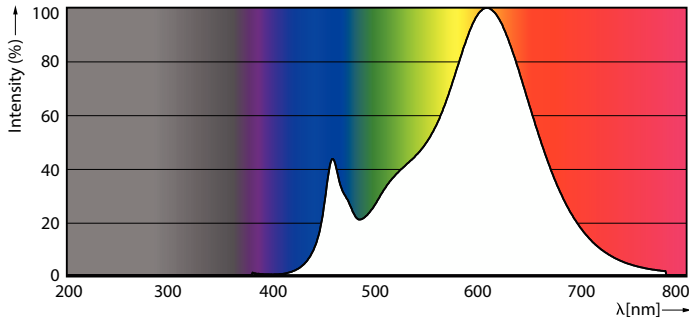

CorePro LEDcapsule LV

Photometric data

Spectral Power Distribution Colour - CorePro LEDcapsuleLV 1.8-20W GY6.35 827