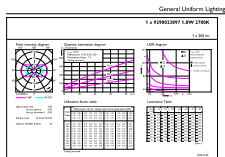

Dimensional drawing

Product	D	C
CorePro LEDcapsuleLV 1.8-20W GY6.35 827	13 mm	35 mm

Photometric data

General uniform lighting - CorePro LEDcapsuleLV 1.8-20W GY6.35 827

Light Distribution Diagram - CorePro LEDcapsuleLV 1.8-20W GY6.35 827