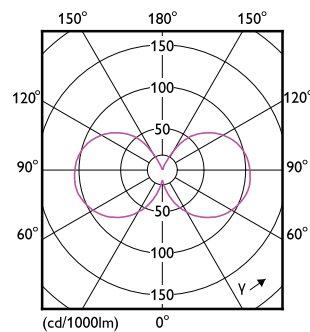

Light Distribution Diagram - CorePro LEDBulbND 7-60W E27 A60 830 FR G