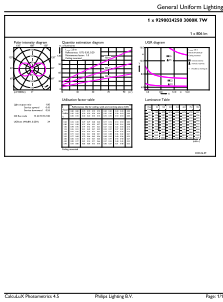

Måttskiss

Product	D	C
CorePro LEDBulbND 7-60W E27 A60 830 FR G	60 mm	106 mm

CorePro Glass LED bulbs

Fotometriska data

General uniform lighting - CorePro LEDBulbND 7-60W E27 A60 830 FR G

Light Distribution Diagram - CorePro LEDBulbND 7-60W E27 A60 830 FR G