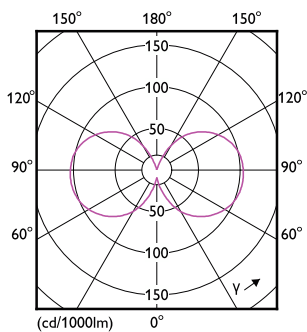

Fotometriska data

Light Distribution Diagram - CorePro LEDBulbND10.5-100W E27A60 830FRG

General uniform lighting - CorePro LEDBulbND10.5-100W E27A60 830FRG