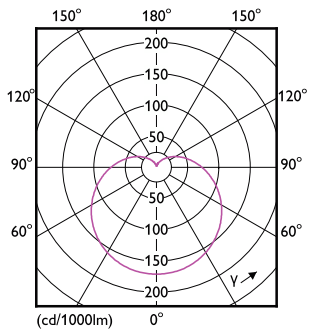

Photometric data

Light Distribution Diagram - LEDGlobe 7-60W G95 E27 WW 230V_AU