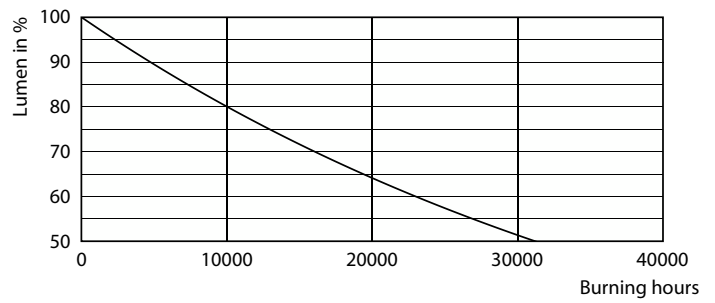

LEDLamps

Photometric data

General uniform lighting - LEDGlobe 7-60W G95 E27 WW 230V_AU

Lifetime

Lumen Maintenance Diagram - LEDGlobe 7-60W G95 E27 WW 230V_AU