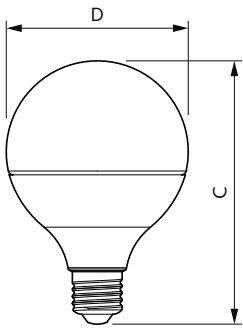

## Dimensional drawing

Product	D	C
LEDGlobe 7-60W G95 E27 WW 230V_AU	95 mm	137 mm