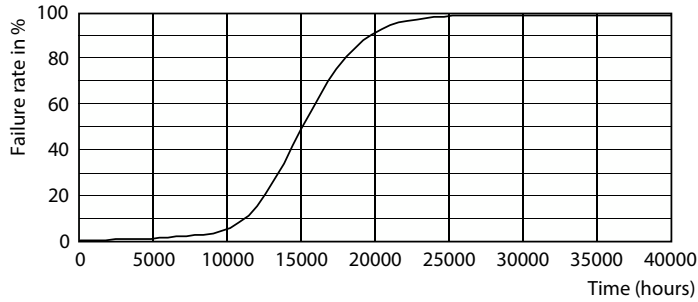

Lifetime

Life Expectancy Diagram