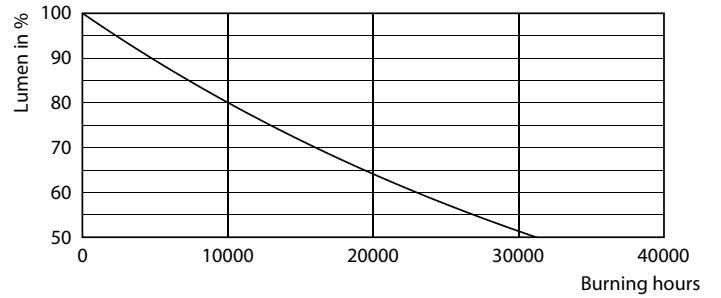

Product data

General Information	
Cap-Base	B22
Nominal lifetime	15,000 h
Switching Cycle	50,000
Rated Lifetime (Hours)	15,000 h
Lighting Technology	LED
Light Technical	
Color Code	827 [CCT of 2700K]
Color Code	827 [CCT of 2700K]
Beam Angle (Nom)	150 degree(s)
Luminous Flux	806 lm
Color Designation	Warm White (WW)
Luminous Efficacy (rated) (Nom)	115 lm/W
Correlated Color Temperature (Nom)	2700 K
Color Consistency	<6
Color rendering index (CRI)	80
LLMF At End Of Nominal Lifetime (Nom)	70 %
Operating and Electrical	
Input Frequency	50 to 60 Hz
Power Consumption	7 W
Lamp Current (Nom)	60 mA

Photometric data

Spectral Power Distribution Colour - LEDGlobe 7-60W G95 B22 WW 230V_AU

Lifetime

Life Expectancy Diagram

Lumen Maintenance Diagram - LEDGlobe 7-60W G95 B22 WW 230V_AU