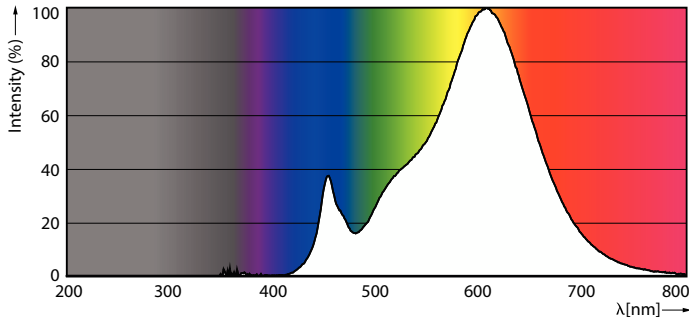

LEDLamps

Photometric data

Spectral Power Distribution Colour - LEDGlobe 7-60W G95 B22 WW 230V_AU