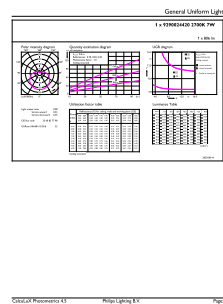

LEDLamps

LED Innovations	EyeComfort
Product Data	
Order product name	LEDGlobe 7-60W G95 B22 WW 230V_AU
Full product name	LEDGlobe 7-60W G95 B22 WW 230V_AU
Full product code	871869673244100
Local code description	G93806LB22WW
Order code	929002442069
Material Nr. (12NC)	929002442069

Local order code	G93806LB22WW
Numerator - Quantity Per Pack	1
Net Weight (Piece)	0.112 kg
EAN/UPC - Product/Case	8718696732441
Numerator - Packs per outer box	3
EAN/UPC - Case	8719514271517

Dimensional drawing

Product	D	C
LEDGlobe 7-60W G95 B22 WW 230V_AU	95 mm	135 mm

Photometric data

Light Distribution Diagram - LEDGlobe 7-60W G95 B22 WW 230V_AU

General uniform lighting - LEDGlobe 7-60W G95 B22 WW 230V_AU

LEDLamps