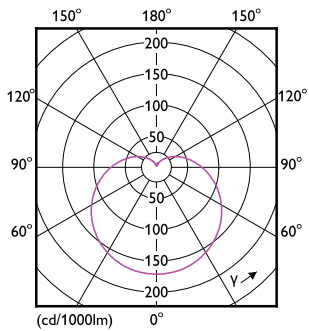

Photometric data

Light Distribution Diagram - LEDGlobe 7-60W G95 B22 WW 230V_AU