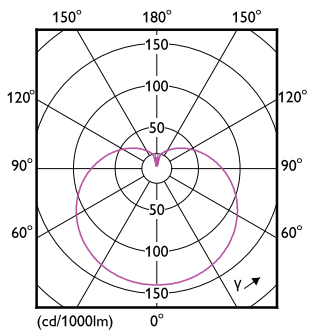

Wattage Equivalent	75 W
Starting Time (Nom)	0.5 s
Warm-up time to 60% light	0.5 s
Power Factor (Fraction)	0.7
Voltage (Nom)	220-240 V
Temperature	
T-Case Maximum (Nom)	50 °C
Controls and Dimming	
Dimmable	No
Mechanical and Housing	
Bulb Finish	Frosted
Bulb Material	Plastic
Bulb Shape	G120
Net Weight (Piece)	0.130 kg
Approval and Application	
Energy Consumption kWh/1000 h	10 kWh
EU RoHS compliant	Yes
EyeComfort	Yes
LED Innovations	EyeComfort

Material Nr. (12NC)	929002442369
Local order code	G1201000LB22WW
Numerator - Quantity Per Pack	1
EAN/UPC - Product/Case	8718696732403
Numerator - Packs per outer box	3
EAN/UPC - Case	8719514271715

Dimensional drawing

Product	D	C
LEDGlobe 10-75W G120 B22 WW 230V_AU	120 mm	168 mm

Photometric data

General uniform lighting - LEDGlobe 10-75W G120 B22 WW 230V_AU

Spectral Power Distribution Colour - LEDGlobe 10-75W G120 B22 WW 230V_AU