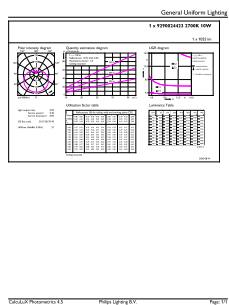

Wattage Equivalent	75 W
Starting Time (Nom)	0.5 s
Warm-up time to 60% light	0.5 s
Power Factor (Fraction)	0.7
Voltage (Nom)	220-240 V
Temperature	
T-Case Maximum (Nom)	50 °C
Controls and Dimming	
Dimmable	No
Mechanical and Housing	
Bulb Finish	Frosted
Bulb Material	Plastic
Bulb Shape	G120
Net Weight (Piece)	0.130 kg
Approval and Application	
Energy Consumption kWh/1000 h	10 kWh
EU RoHS compliant	Yes
EyeComfort	Yes
LED Innovations	EyeComfort

LEDLamps

Ambient temperature range	-20 to +45 °C
Product Data	
Order product name	LEDGlobe 10-75W G120 B22 WW 230V_AU
Full product name	LEDGlobe 10-75W G120 B22 WW 230V_AU
Full product code	871869673240300
Local code description	G1201000LB22WW
Order code	929002442369

Material Nr. (12NC)	929002442369
Local order code	G1201000LB22WW
Numerator - Quantity Per Pack	1
EAN/UPC - Product/Case	8718696732403
Numerator - Packs per outer box	3
EAN/UPC - Case	8719514271715

Dimensional drawing

Product	D	C
LEDGlobe 10-75W G120 B22 WW 230V_AU	120 mm	168 mm

Photometric data

General uniform lighting - LEDGlobe 10-75W G120 B22 WW 230V_AU

Spectral Power Distribution Colour - LEDGlobe 10-75W G120 B22 WW 230V_AU