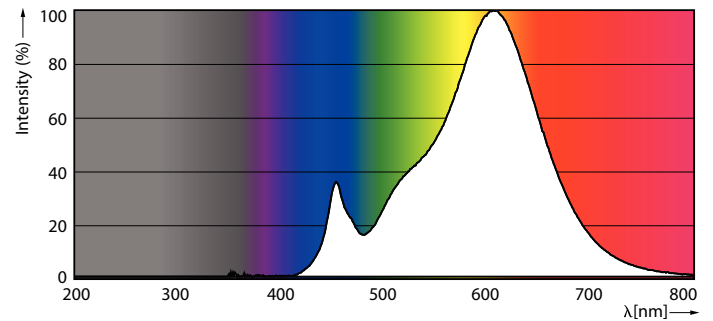

Photometric data

Spectral Power Distribution Colour - LEDGlobe 10-75W G120 B22 WW 230V_AU