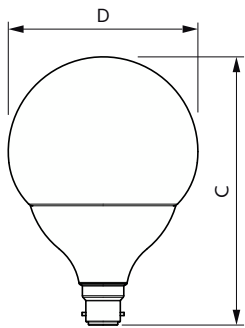

Product data

General Information	
Cap-Base	B22
Nominal lifetime	15,000 h
Switching Cycle	50,000
Rated Lifetime (Hours)	15,000 h
Lighting Technology	LED
Light Technical	
Color Code	827 [CCT of 2700K]
Color Code	827 [CCT of 2700K]
Beam Angle (Nom)	150 degree(s)
Luminous Flux	1,055 lm
Color Designation	Warm White (WW)
Correlated Color Temperature (Nom)	2700 K
Luminous Efficacy (rated) (Nom)	105 lm/W
Color Consistency	<6
Color rendering index (CRI)	80
LLMF At End Of Nominal Lifetime (Nom)	70 %
Operating and Electrical	
Input Frequency	50 to 60 Hz
Power Consumption	10 W
Lamp Current (Nom)	75 mA

Wattage Equivalent	75 W
Starting Time (Nom)	0.5 s
Warm-up time to 60% light	0.5 s
Power Factor (Fraction)	0.7
Voltage (Nom)	220-240 V
Temperature	
T-Case Maximum (Nom)	50 °C
Controls and Dimming	
Dimmable	No
Mechanical and Housing	
Bulb Finish	Frosted
Bulb Material	Plastic
Bulb Shape	G120
Net Weight (Piece)	0.130 kg
Approval and Application	
Energy Consumption kWh/1000 h	10 kWh
EU RoHS compliant	Yes
EyeComfort	Yes
LED Innovations	EyeComfort

Product	D	C
LEDGlobe 10-75W G120 B22 WW 230V_AU	120 mm	168 mm

Photometric data

General uniform lighting - LEDGlobe 10-75W G120 B22 WW 230V_AU

Spectral Power Distribution Colour - LEDGlobe 10-75W G120 B22 WW 230V_AU