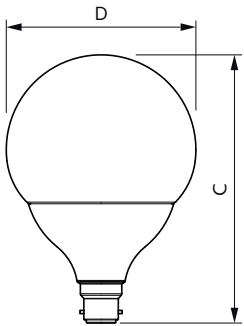

Numerator - Quantity Per Pack	1
Net Weight (Piece)	0.130 kg
EAN/UPC - Product/Case	8718696732403
Numerator - Packs per outer box	3
EAN/UPC - Case	8719514271715

Dimensional drawing

Product	D	C
LEDGlobe 10-75W G120 B22 WW 230V_AU	120 mm	168 mm