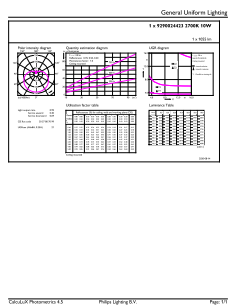

LEDLamps

LED Innovations	EyeComfort
Product Data	
Order product name	LEDGlobe 10-75W G120 B22 WW 230V_AU
Full product name	LEDGlobe 10-75W G120 B22 WW 230V_AU
Full product code	871869673240300
Order code	929002442369
Material Nr. (12NC)	929002442369

Numerator - Quantity Per Pack	1
Net Weight (Piece)	0.130 kg
EAN/UPC - Product/Case	8718696732403
Numerator - Packs per outer box	3
EAN/UPC - Case	8719514271715

Dimensional drawing

Product	D	C
LEDGlobe 10-75W G120 B22 WW 230V_AU	120 mm	168 mm

Photometric data

General uniform lighting - LEDGlobe 10-75W G120 B22 WW 230V_AU

Spectral Power Distribution Colour - LEDGlobe 10-75W G120 B22 WW 230V_AU

Light Distribution Diagram - LEDGlobe 10-75W G120 B22 WW 230V_AU