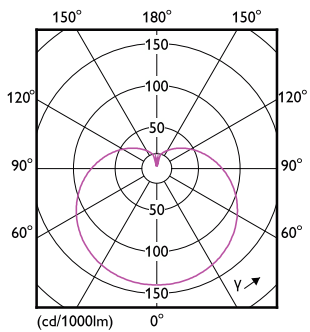

Light Distribution Diagram - LEDGlobe 10-75W G120 B22 WW 230V_AU