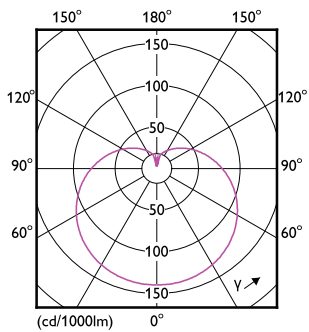

Light Distribution Diagram - LEDGlobe 10-75W G120 B22 WW 230V_AU