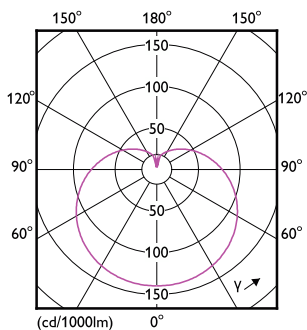

Light Distribution Diagram - LEDGlobe 10-75W G120 B22 WW 230V_AU