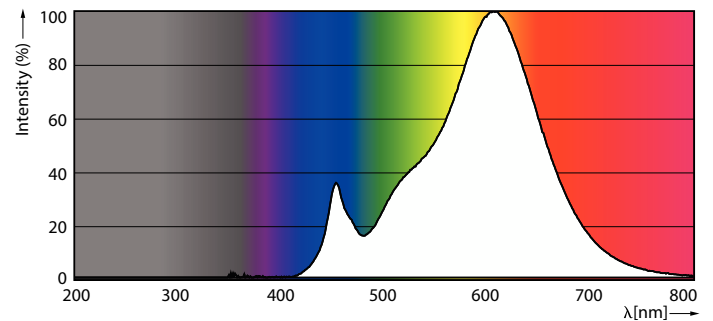

Spectral Power Distribution Colour - LEDGlobe 10-75W G120 B22 WW 230V_AU