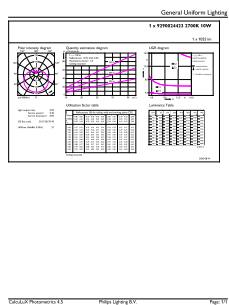

Photometric data

General uniform lighting - LEDGlobe 10-75W G120 B22 WW 230V_AU