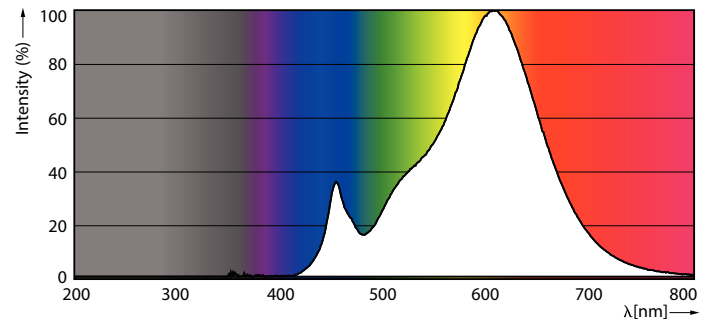

Photometric data

Spectral Power Distribution Colour - LEDGlobe 10-75W G120 B22 WW 230V_AU