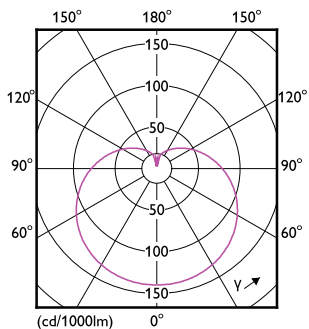

Light Distribution Diagram - LEDGlobe 10-75W G120 B22 WW 230V_AU