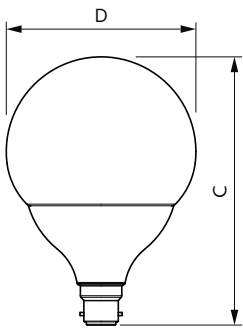

### Product data

General Information	
Cap-Base	B22
Nominal lifetime	15,000 hour(s)
Switching Cycle	50,000
Rated Lifetime (Hours)	15,000 hour(s)
Lighting Technology	LED
Light Technical	
Color Code	827 [CCT of 2700K]
Color Code	827 [CCT of 2700K]
Beam Angle (Nom)	150 degree(s)
Luminous Flux	1,055 lm
Luminous Efficacy (rated) (Nom)	105 lm/W
Color Designation	Warm White (WW)
Correlated Color Temperature (Nom)	2700 K
Color Consistency	<6
Color rendering index (CRI)	80
LLMF At End Of Nominal Lifetime (Nom)	70 %
Operating and Electrical	
Input Frequency	50 to 60 Hz
Power Consumption	10 W
Lamp Current (Nom)	75 mA

Wattage Equivalent	75 W
Starting Time (Nom)	0.5 s
Warm-up time to 60% light	0.5 s
Power Factor (Fraction)	0.7
Voltage (Nom)	220-240 V
Temperature	
Ambient temperature range	-20 to +45 °C
T-Case Maximum (Nom)	50 °C
Controls and Dimming	
Dimmable	No
Mechanical and Housing	
Bulb Finish	Frosted
Bulb Material	Plastic
Bulb Shape	G120
Approval and Application	
Energy Consumption kWh/1000 h	10 kWh
EU RoHS compliant	Yes
EyeComfort	Yes

## Dimensional drawing

Product	D	C
LEDGlobe 10-75W G120 B22 WW 230V_AU	120 mm	168 mm