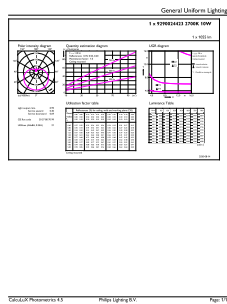

Material Nr. (12NC)	929002442369
Net Weight (Piece)	0.130 kg
EAN/UPC - Product/Case	8718696732403
Numerator - Packs per outer box	3
EAN/UPC - Case	8719514271715

Dimensional drawing

Product	D	C
LEDGlobe 10-75W G120 B22 WW 230V_AU	120 mm	168 mm

Photometric data

General uniform lighting - LEDGlobe 10-75W G120 B22 WW 230V_AU

Spectral Power Distribution Colour - LEDGlobe 10-75W G120 B22 WW 230V_AU

Light Distribution Diagram - LEDGlobe 10-75W G120 B22 WW 230V_AU