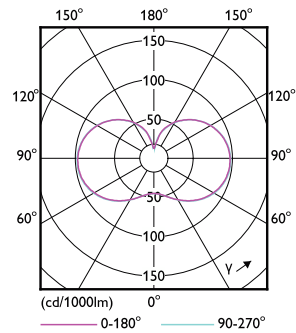

Light Distribution Diagram - TForce Core LED HPL 36W E40 840 FR

General uniform lighting - TForce Core LED HPL 36W E40 840 FR