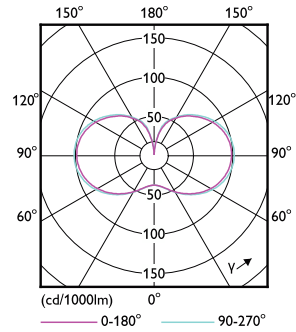

CorePro - LED HID HPL

Fotometriska data

Light Distribution Diagram - TForce Core LED HPL 36W E40 840 FR