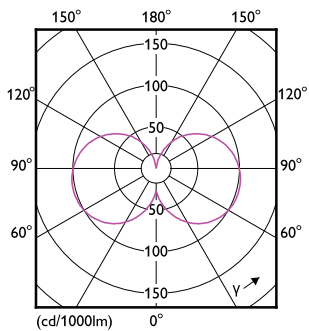

Maatschets

Product	D	C
CorePro R7S 118mm 7.2-60W 830	15 mm	118 mm

Fotometrische gegevens

Light Distribution Diagram - CorePro R7S 118mm 7.2-60W 830

Spectral Power Distribution Colour - CorePro R7S 118mm 7.2-60W 830