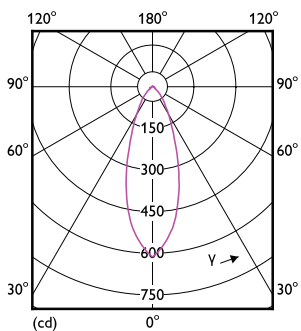

Måttskiss

Product	D	C
CorePro LEDspot 4-50W GU10 827 36D DIM	50 mm	54 mm

Fotometriska data

Light Distribution Diagram - CorePro LEDspot 4-50W GU10 827 36D DIM

Spectral Power Distribution Colour - CorePro LEDspot 4-50W GU10 827 36D DIM