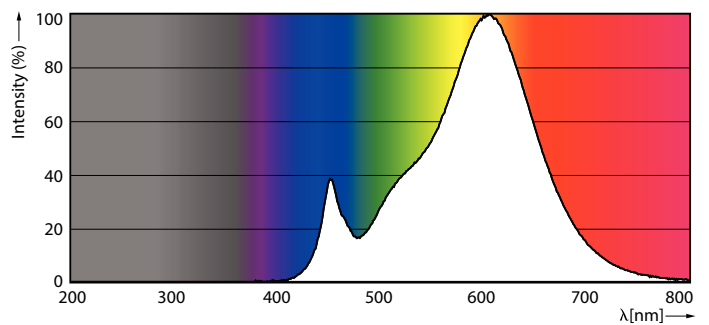

General uniform lighting - ESS LEDspot 6W 640lm E14 R50 827

Spectral Power Distribution Colour - ESS LEDspot 6W 640lm E14 R50 827