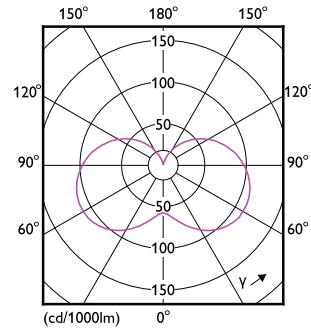

Photometric data

Light Distribution Diagram - LEDCandle 5-40W B15 827 B35NDFR AU 2CT

General uniform lighting - LEDCandle 5-40W B15 827 B35NDFR AU 2CT