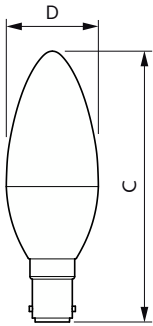

## Dimensional drawing

Product	D	C
LEDCandle 5-40W B15 827 B35NDFR AU 2CT	35 mm	104 mm