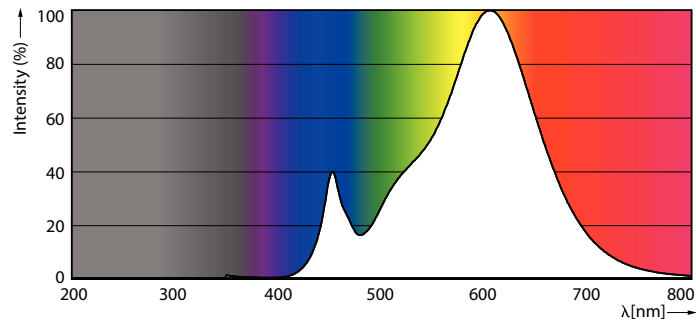

Candle LED

LED Innovations	EyeComfort
Product Data	
Order product name	LEDCandle 5-40W B15 827 B35NDFR AU 2CT
Full product name	LEDCandle 5-40W B15 827 B35NDFR AU 2CT
Full product code	871951432247900
Order code	929002968579

Material Nr. (12NC)	929002968579
Numerator - Quantity Per Pack	2
Net Weight (Piece)	0.021 kg
EAN/UPC - Product/Case	8719514322479
Numerator - Packs per outer box	6
EAN/UPC - Case	8719514322486

Dimensional drawing

Product	D	C
LEDCandle 5-40W B15 827 B35NDFR AU 2CT	35 mm	104 mm

Photometric data

Spectral Power Distribution Colour - LEDCandle 5-40W B15 827 B35NDFR AU 2CT

General uniform lighting - LEDCandle 5-40W B15 827 B35NDFR AU 2CT