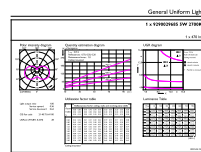

General uniform lighting - LEDCandle 5-40W B15 827 B35NDFR AU 2CT