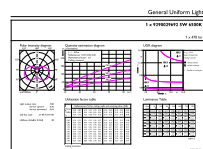

Datos fotométricos

Spectral Power Distribution Colour - CorePro candle ND 5-40W E14 865 B35 FR

General uniform lighting - CorePro candle ND 5-40W E14 865 B35 FR