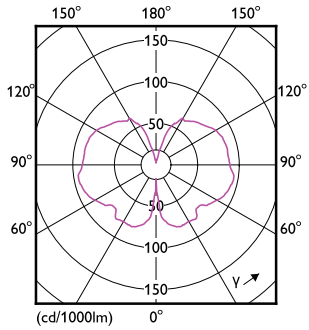

Dimensional drawing

Product	D	C
LED giant 20W E27 A160 1800K smoky D	162 mm	293 mm

Photometric data

General uniform lighting - LED giant 20W E27 A160 1800K smoky D

Spectral Power Distribution Colour - LED giant 20W E27 A160 1800K smoky D

Classic filament LEDbulbs

Photometric data

Light Distribution Diagram - LED giant 20W E27 A160 1800K smoky D

Lifetime

Life Expectancy Diagram

Lumen Maintenance Diagram - LED giant 20W E27 A160 1800K smoky D