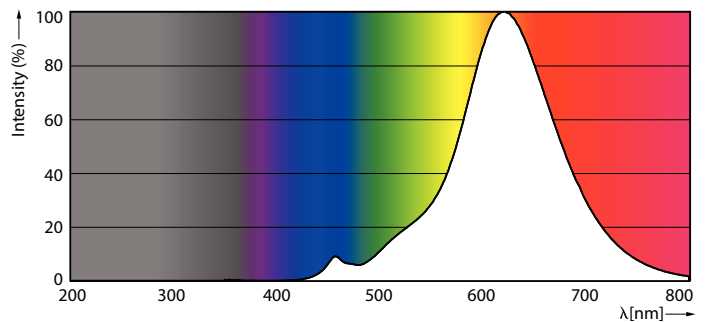

Product data

General Information	
Cap-Base	E27
Nominal lifetime	15,000 hour(s)
Switching Cycle	20,000
Rated Lifetime (Hours)	15,000 hour(s)
Lighting Technology	LED
Light Technical	
Color Code	818 [CCT of 1800K]
Color Code	818 [CCT of 1800K]
Luminous Flux	200 lm
Color Designation	1800
Correlated Color Temperature (Nom)	1800 K
Luminous Efficacy (rated) (Nom)	30 lm/W
Color Consistency	<6
Color rendering index (CRI)	80
LLMF At End Of Nominal Lifetime (Nom)	70 %
Photobiological safety according to EN 62471	RG1

Approval and Application

Energy Consumption kWh/1000 h	7 kWh
CE mark	Yes
EU RoHS compliant	Yes
EyeComfort	Yes
LED Innovations	EyeComfort
Flickering value (PstLM) - Flickering value as per EN 61000-3-3	1
Stroboscopic effect visibility measure (SVM)	0.4
Ambient temperature range	-20 to +45 °C

Application Conditions

can it be used in closed luminaires	No
-------------------------------------	----

Product Data

Order product name	LED giant 20W E27 A160 1800K smoky D
Full product name	LED giant 20W E27 A160 1800K smoky D
Full product code	871951431537200
Order code	929002982501
Material Nr. (12NC)	929002982501
Numerator - Quantity Per Pack	1
EAN/UPC - Product/Case	8719514315372
Numerator - Packs per outer box	2
EAN/UPC - Case	8719514315389

Dimensional drawing

Product	D	C
LED giant 20W E27 A160 1800K smoky D	162 mm	293 mm

Photometric data

General uniform lighting - LED giant 20W E27 A160 1800K smoky D

Spectral Power Distribution Colour - LED giant 20W E27 A160 1800K smoky D