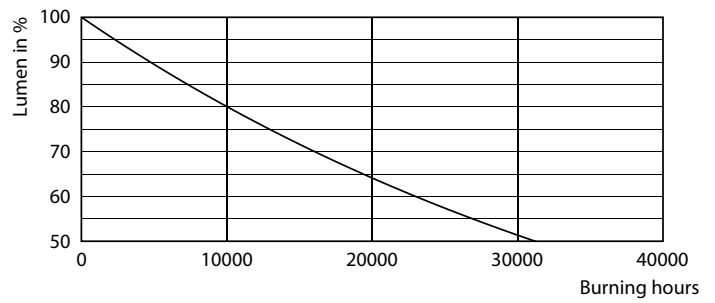

Product data

General Information	
Cap-Base	E27
Nominal lifetime	15,000 hour(s)
Switching Cycle	20,000
Rated Lifetime (Hours)	15,000 hour(s)
Lighting Technology	LED
Light Technical	
Color Code	818 [CCT of 1800K]
Color Code	818 [CCT of 1800K]
Luminous Flux	200 lm
Color Designation	1800
Correlated Color Temperature (Nom)	1800 K
Luminous Efficacy (rated) (Nom)	30 lm/W
Color Consistency	<6
Color rendering index (CRI)	80
LLMF At End Of Nominal Lifetime (Nom)	70 %
Photobiological safety according to EN 62471	RG1

Dimensional drawing

Product	D	C
LED giant 20W E27 A160 1800K smoky D	162 mm	293 mm

Photometric data

General uniform lighting - LED giant 20W E27 A160 1800K smoky D

Spectral Power Distribution Colour - LED giant 20W E27 A160 1800K smoky D

Classic filament LEDbulbs

Photometric data

Light Distribution Diagram - LED giant 20W E27 A160 1800K smoky D

Lifetime

Life Expectancy Diagram

Lumen Maintenance Diagram - LED giant 20W E27 A160 1800K smoky D