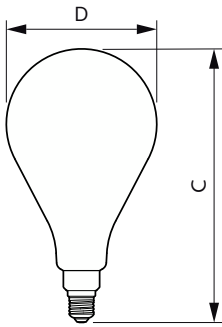

Application Conditions

can it be used in closed luminaires	No
-------------------------------------	----

Product Data

Order product name	LED giant 20W E27 A160 1800K smoky D
Full product name	LED giant 20W E27 A160 1800K smoky D
Full product code	871951431537200
Order code	929002982501
Material Nr. (12NC)	929002982501
Numerator - Quantity Per Pack	1
EAN/UPC - Product/Case	8719514315372
Numerator - Packs per outer box	2
EAN/UPC - Case	8719514315389

Dimensional drawing

Product	D	C
LED giant 20W E27 A160 1800K smoky D	162 mm	293 mm

Photometric data

General uniform lighting - LED giant 20W E27 A160 1800K smoky D

Spectral Power Distribution Colour - LED giant 20W E27 A160 1800K smoky D