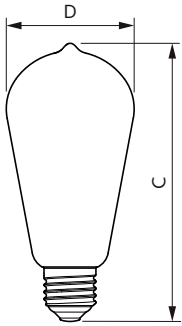

Dimensional drawing

Product	D	C
LED classic 25W ST64 E27GOLD SP D RFSRT4	65 mm	143 mm

Photometric data

Spectral Power Distribution Colour - LED classic 25W ST64 E27GOLD SP D RFSRT4

Light Distribution Diagram - LED classic 25W ST64 E27GOLD SP D RFSRT4