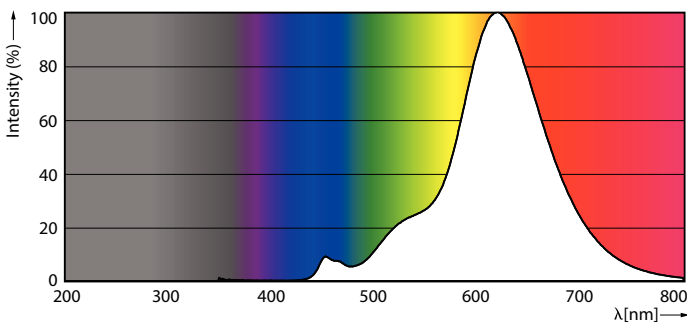

Product data

General Information	
Cap-Base	E27 [E27]
Nominal lifetime	15,000 hour(s)
Switching Cycle	20,000
Rated Lifetime (Hours)	15,000 hour(s)
Lighting Technology	LED
EU RoHS compliant	Yes
Light Technical	
Color Code	818 [CCT of 1800K]
Color Code	818 [CCT of 1800K]
Beam Angle (Nom)	330 degree(s)
Luminous Flux	250 lm
Color Designation	1800
Correlated Color Temperature (Nom)	1800 K
Luminous Efficacy (rated) (Nom)	62 lm/W
Color Consistency	<6
Color rendering index (CRI)	80
LLMF At End Of Nominal Lifetime (Nom)	70 %
Flickering value (PstLM)	1

Energy Consumption kWh/1000 h	4 kWh
EyeComfort	Yes

Product Data

Order product name	LED classic 25W ST64 E27GOLD SP D RFSRT4
--------------------	---

Full product name	LED classic 25W ST64 E27GOLD SP D RFSRT4
Full product code	871951431545700
Order code	929002982901
Material Nr. (12NC)	929002982901
Numerator - Quantity Per Pack	1
EAN/UPC - Product/Case	8719514315457
Numerator - Packs per outer box	4
EAN/UPC - Case	8719514315464

Dimensional drawing

Product	D	C
LED classic 25W ST64 E27GOLD SP D RFSRT4	65 mm	143 mm

Photometric data

Spectral Power Distribution Colour - LED classic 25W ST64 E27GOLD SP D RFSRT4

Light Distribution Diagram - LED classic 25W ST64 E27GOLD SP D RFSRT4