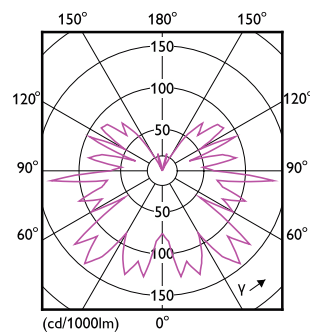

Product data

General Information	
Cap-Base	E27 [E27]
Nominal lifetime	15,000 hour(s)
Switching Cycle	20,000
Rated Lifetime (Hours)	15,000 hour(s)
Lighting Technology	LED
EU RoHS compliant	Yes
Light Technical	
Color Code	818 [CCT of 1800K]
Color Code	818 [CCT of 1800K]
Beam Angle (Nom)	330 degree(s)
Luminous Flux	250 lm
Color Designation	1800
Correlated Color Temperature (Nom)	1800 K
Luminous Efficacy (rated) (Nom)	62 lm/W
Color Consistency	<6
Color rendering index (CRI)	80
LLMF At End Of Nominal Lifetime (Nom)	70 %
Flickering value (PstLM)	1

Stroboscopic effect value (SVM)	0.4
Photobiological safety according to EN 62471	RG1
Operating and Electrical	
Line Frequency	50 to 60 Hz
Input Frequency	50 to 60 Hz
Power Consumption	4 W
Lamp Current (Nom)	24 mA
Wattage Equivalent	25 W
Starting Time (Nom)	0.5 s
Warm-up time to 60% light	0.5 s
Power Factor (Fraction)	0.7
Voltage (Nom)	220-240 V
Temperature	
Ambient temperature range	-20 to +45 °C
T-Case Maximum (Nom)	35 °C

Energy Consumption kWh/1000 h	4 kWh
EyeComfort	Yes

Product Data

Order product name	LED classic 25W ST64 E27GOLD SP D RFSRT4
--------------------	---

Full product name	LED classic 25W ST64 E27GOLD SP D RFSRT4
Full product code	871951431545700
Order code	929002982901
Material Nr. (12NC)	929002982901
Numerator - Quantity Per Pack	1
EAN/UPC - Product/Case	8719514315457
Numerator - Packs per outer box	4
EAN/UPC - Case	8719514315464

Dimensional drawing

Product	D	C
LED classic 25W ST64 E27GOLD SP D RFSRT4	65 mm	143 mm

Photometric data

Spectral Power Distribution Colour - LED classic 25W ST64 E27GOLD SP D RFSRT4

Light Distribution Diagram - LED classic 25W ST64 E27GOLD SP D RFSRT4