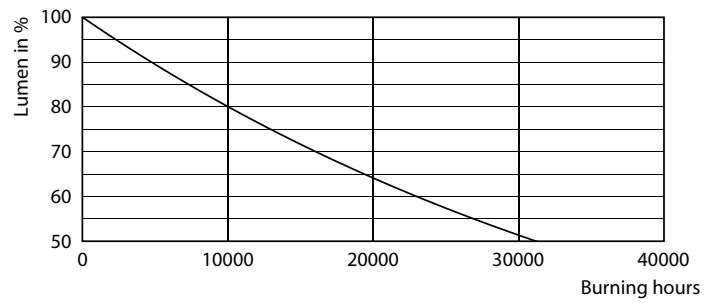

Lumen Maintenance Diagram - LED classic 25W ST64 E27GOLD SP D RFSRT4