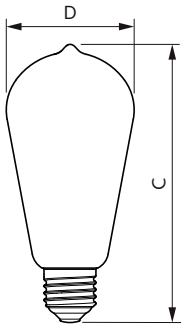

## Dimensional drawing

Product	D	C
LED classic 25W ST64 E27GOLD SP D RFSRT4	65 mm	143 mm