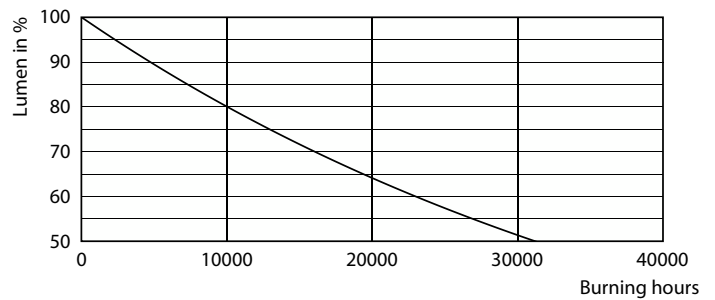

Classic filament LEDbulbs

Photometric data

General uniform lighting - LED classic 25W ST64 E27GOLD SP D RFSRT4

Lifetime

Life Expectancy Diagram

Lumen Maintenance Diagram - LED classic 25W ST64 E27GOLD SP D RFSRT4