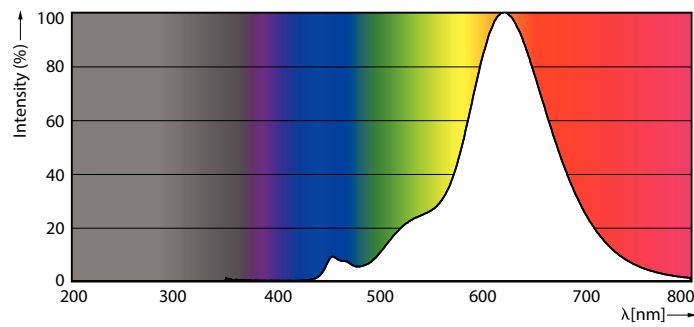

Photometric data

Spectral Power Distribution Colour - LED classic 25W ST64 E27GOLD SP D RFSRT4