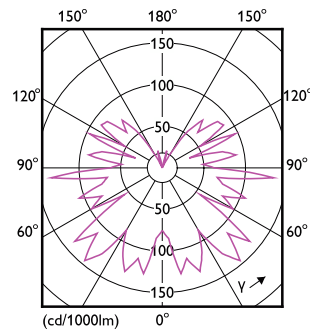

## Dimensional drawing

Product	D	C
LED classic 25W ST64 E27GOLD SP D RFSRT4	65 mm	143 mm

## Photometric data

Spectral Power Distribution Colour - LED classic 25W ST64 E27GOLD SP D RFSRT4

Light Distribution Diagram - LED classic 25W ST64 E27GOLD SP D RFSRT4