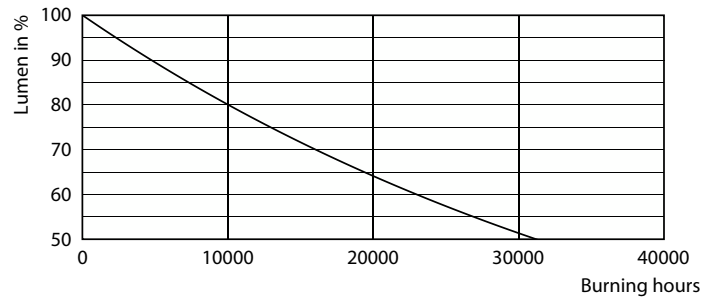

MASTER Value Decorative LED bulbs

Livslängd

Life Expectancy Diagram

Lumen Maintenance Diagram - MAS VLE LEDBulbD4-25W E27 T32 GOLD SP G