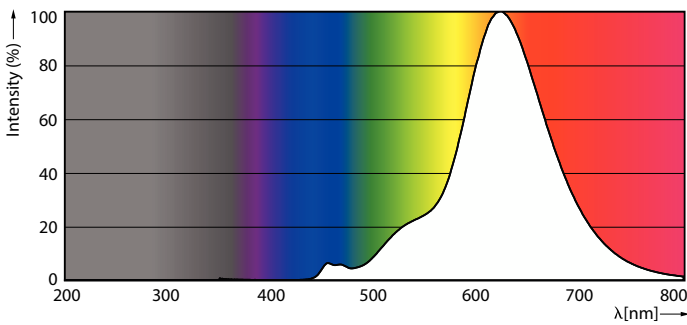

Classic filament LEDbulbs

Mechanical and Housing

Bulb Finish	Amber
Bulb Material	Glass
Bulb Shape	T65

Approval and Application

Energy Consumption kWh/1000 h	7 kWh
CE mark	Yes
EU RoHS compliant	Yes
EyeComfort	Yes
LED Innovations	EyeComfort

Application Conditions

can it be used in closed luminaires	No

Product Data

Order product name	LED classic-giant 40W E27 T65 GOLD DIM
Full product name	LED classic-giant 40W E27 T65 GOLD DIM
Full product code	871951431380400
Order code	929002983701
Material Nr. (12NC)	929002983701
Numerator - Quantity Per Pack	1
Net Weight (Piece)	0.196 kg
EAN/UPC - Product/Case	8719514313804
Numerator - Packs per outer box	2
EAN/UPC - Case	8719514313811

Dimensional drawing

Product	D	C
LED classic-giant 40W E27 T65 GOLD DIM	66 mm	273 mm

Photometric data

Spectral Power Distribution Colour - LED classic-giant 40W E27 T65 GOLD DIM