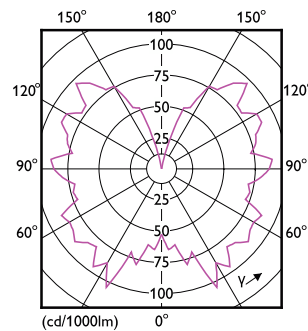

## Dimensional drawing

Product	D	C
LED classic-giant 40W E27 T65 GOLD DIM	66 mm	273 mm

## Photometric data

Spectral Power Distribution Colour - LED classic-giant 40W E27 T65 GOLD DIM

Light Distribution Diagram - LED classic-giant 40W E27 T65 GOLD DIM