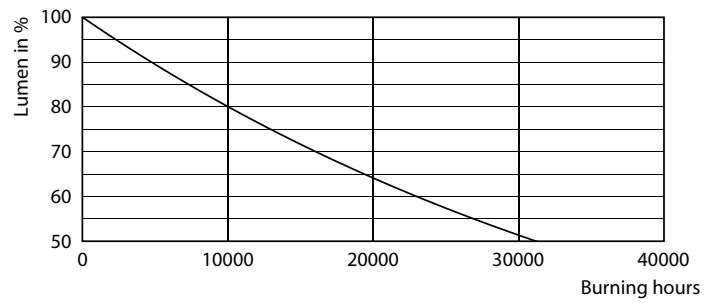

Lumen Maintenance Diagram - LED classic-giant 40W E27 T65 GOLD DIM