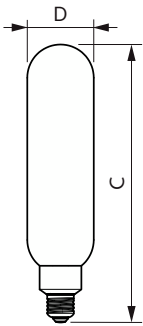

## Dimensional drawing

Product	D	C
LED classic-giant 40W E27 T65 GOLD DIM	66 mm	273 mm